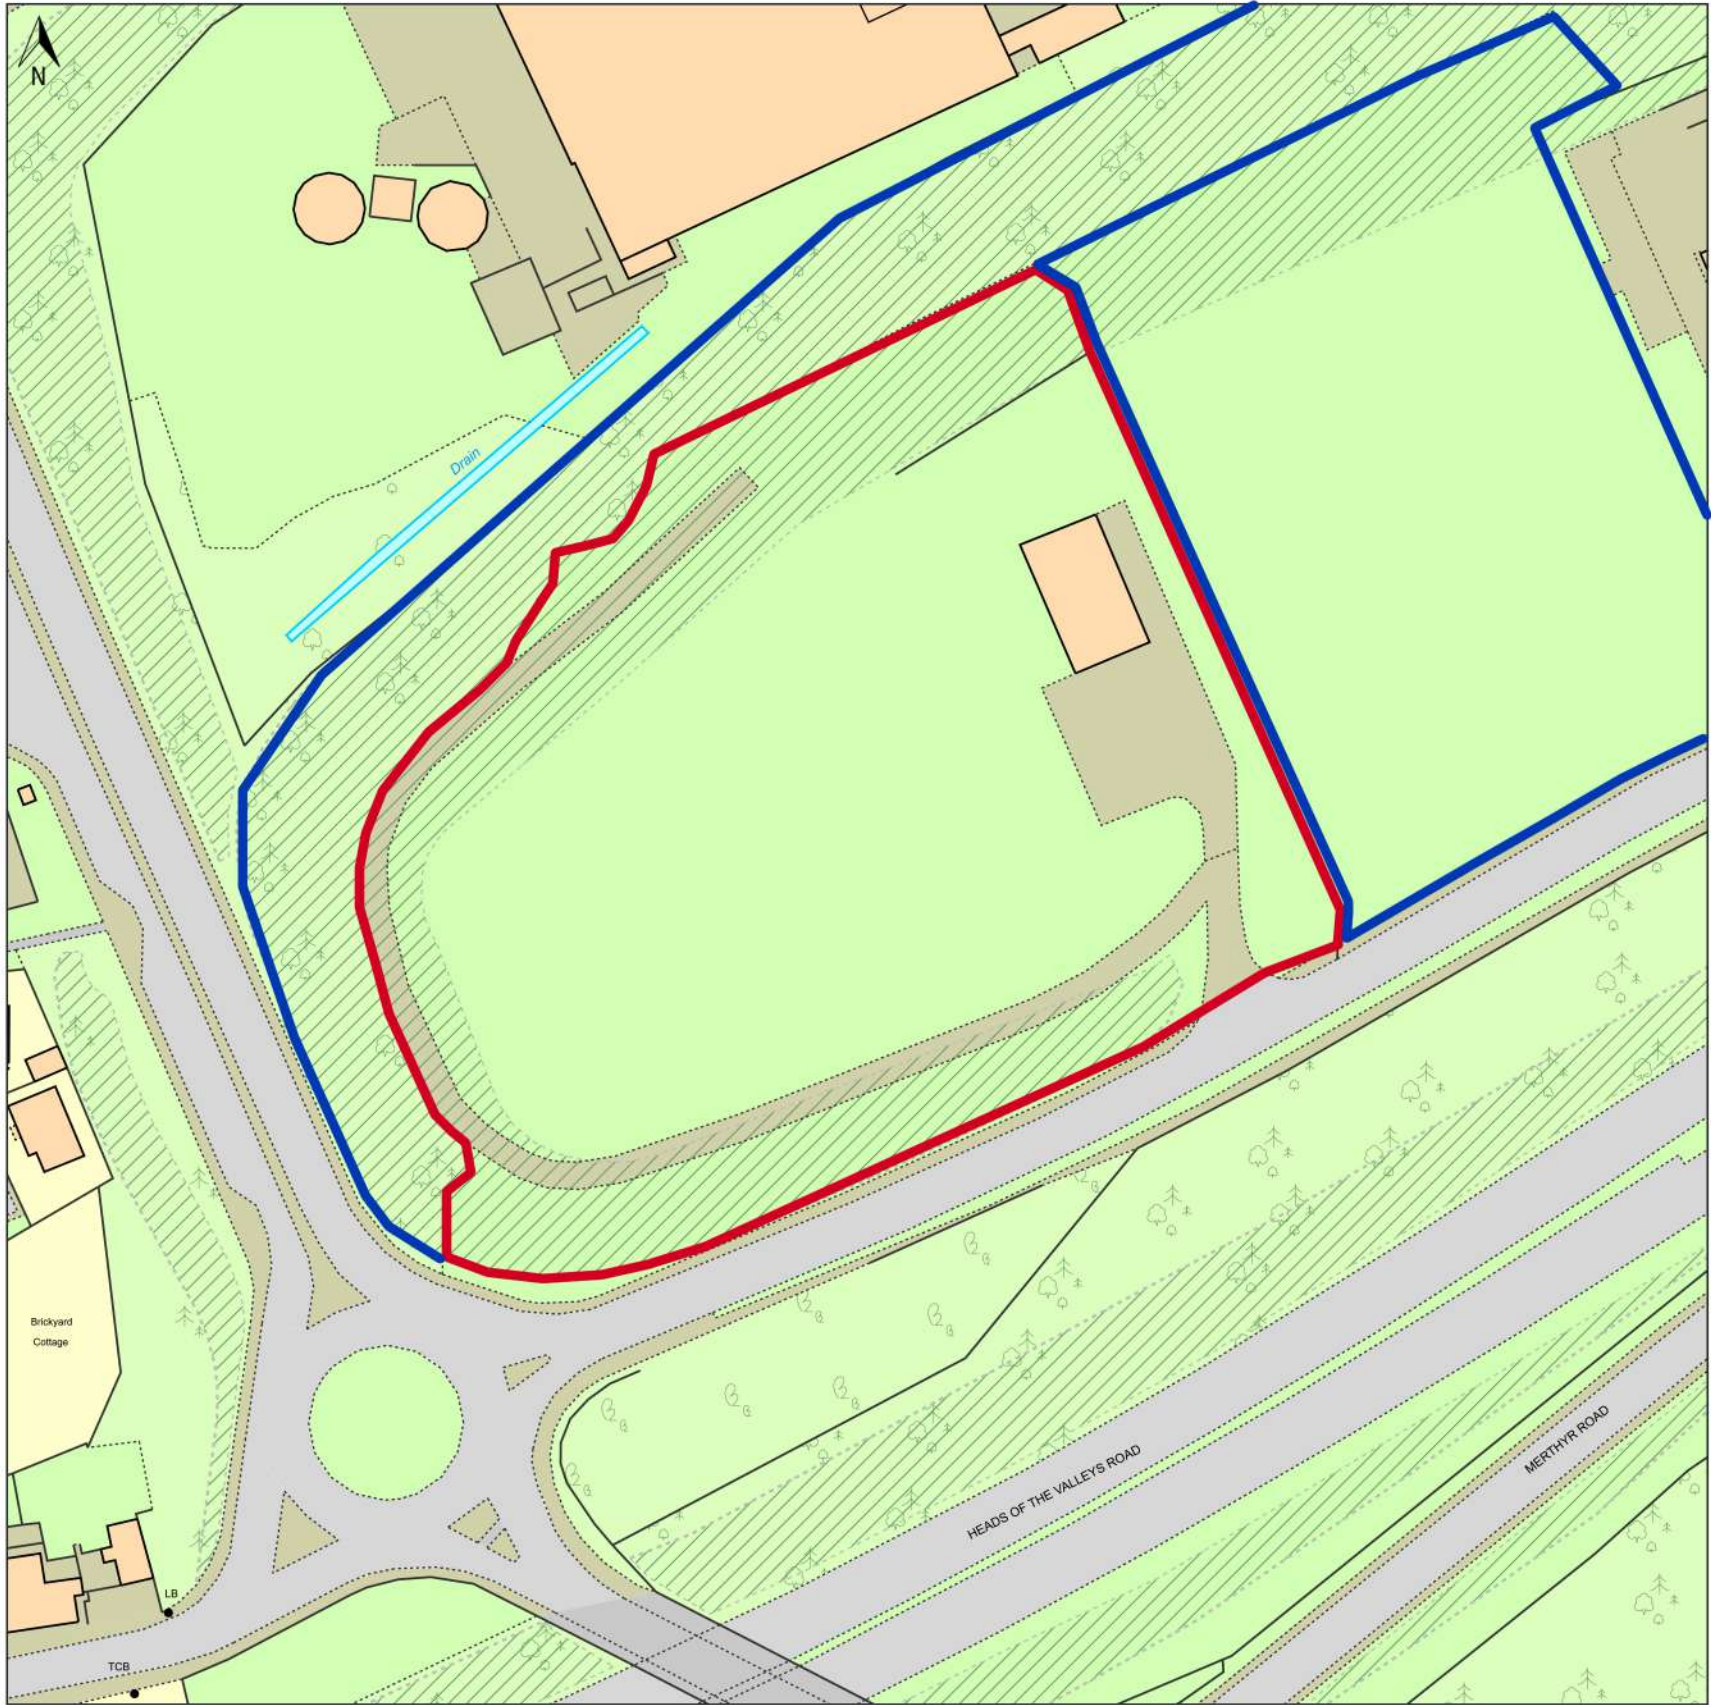

SITE LOCATION PLAN

© Crown copyright and database rights, 2023. Ordnance Survey 0100031673 Created using Plans by Emapsite

0m 25m 50m 75m 100m 125m

Scale: 1:1250

Paper Size: A3

Notes: