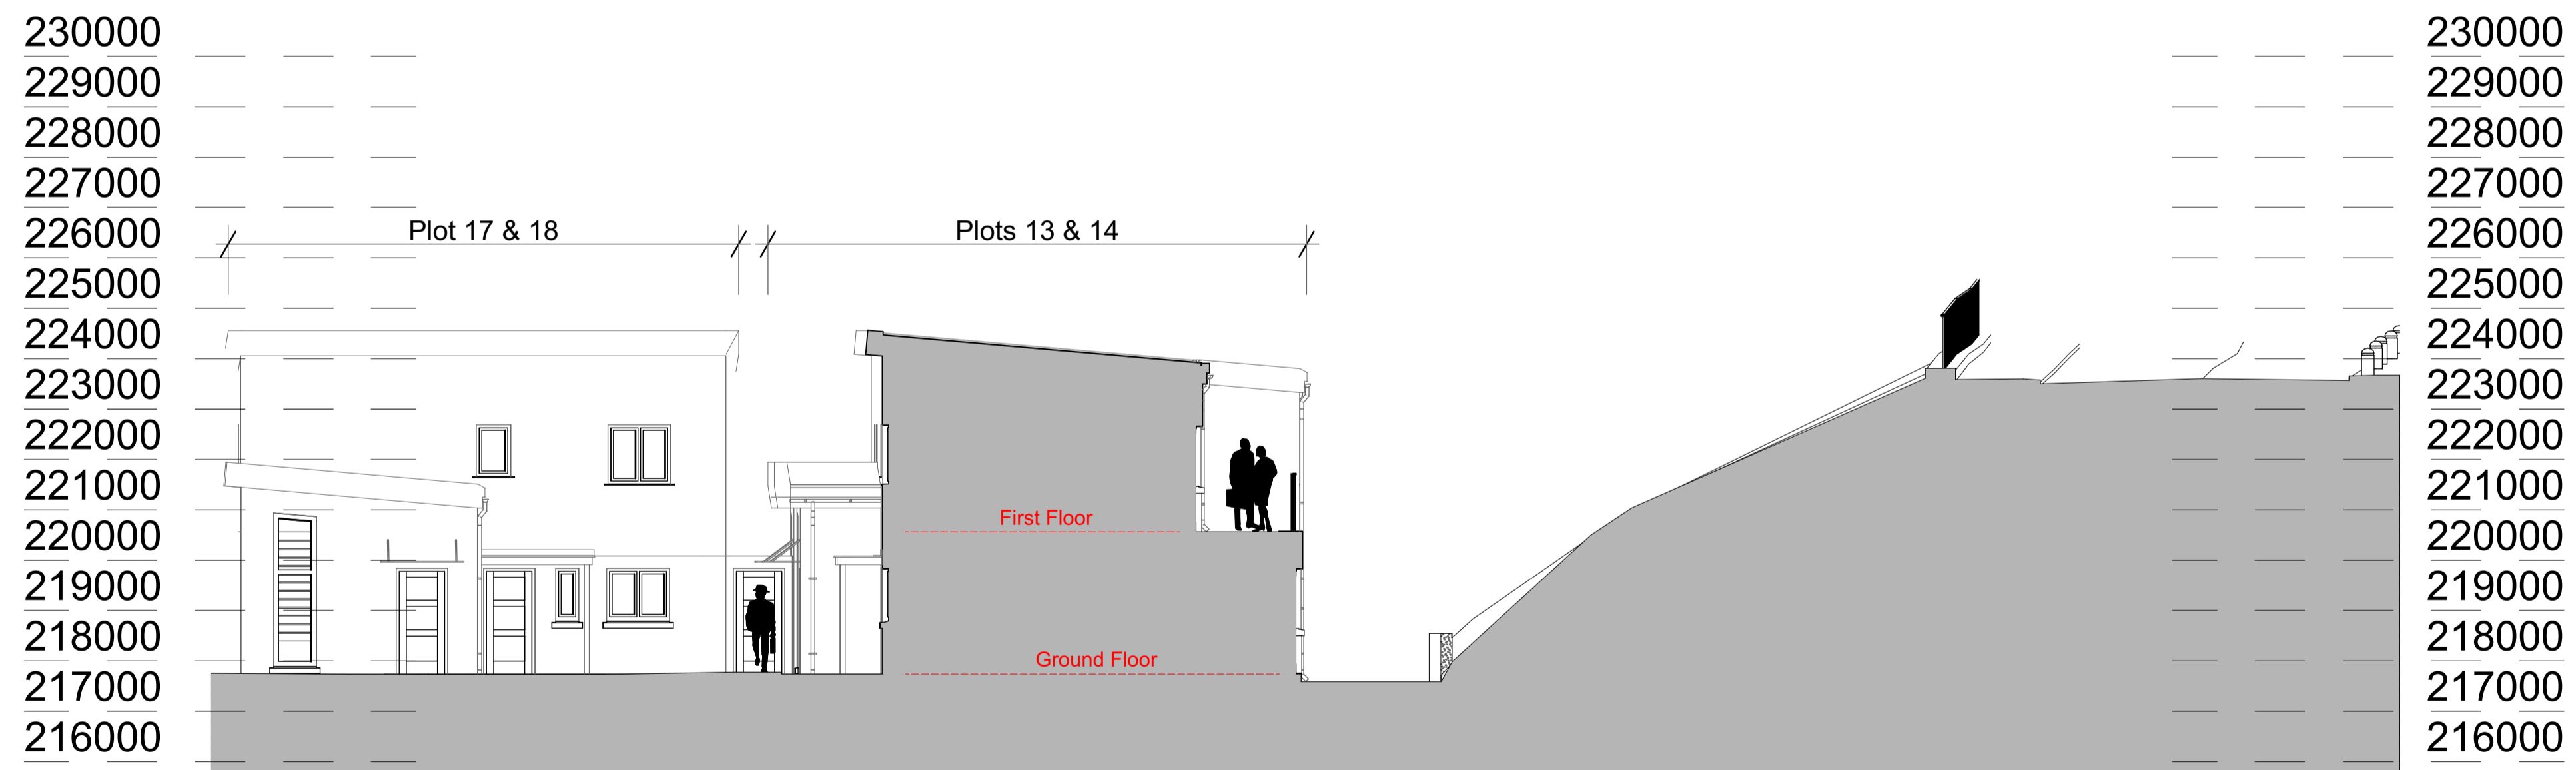

# Proposed Housing Development, Land at Cwmrhydderch Court, Ebbw Vale, NP23 7UE

## "Planning Drawings" - Proposed Street Section/Elevations

Proposed Site Section A-A

1:100

Proposed Site Section B-B

1:100

Revision:	Date:	By:	Notes:

Client: Tai Calon Community Housing	Scale: Noted Date: Nov '24 Drawn: SE/RH	Drawing Title: PLANNING DRAWINGS - Site Sections/Street Elevations
Job Title: Proposed Housing Development, Land at Cwmrhydderch Court, Ebbw Vale, NP23 7UE		<b>R547-P-04</b>