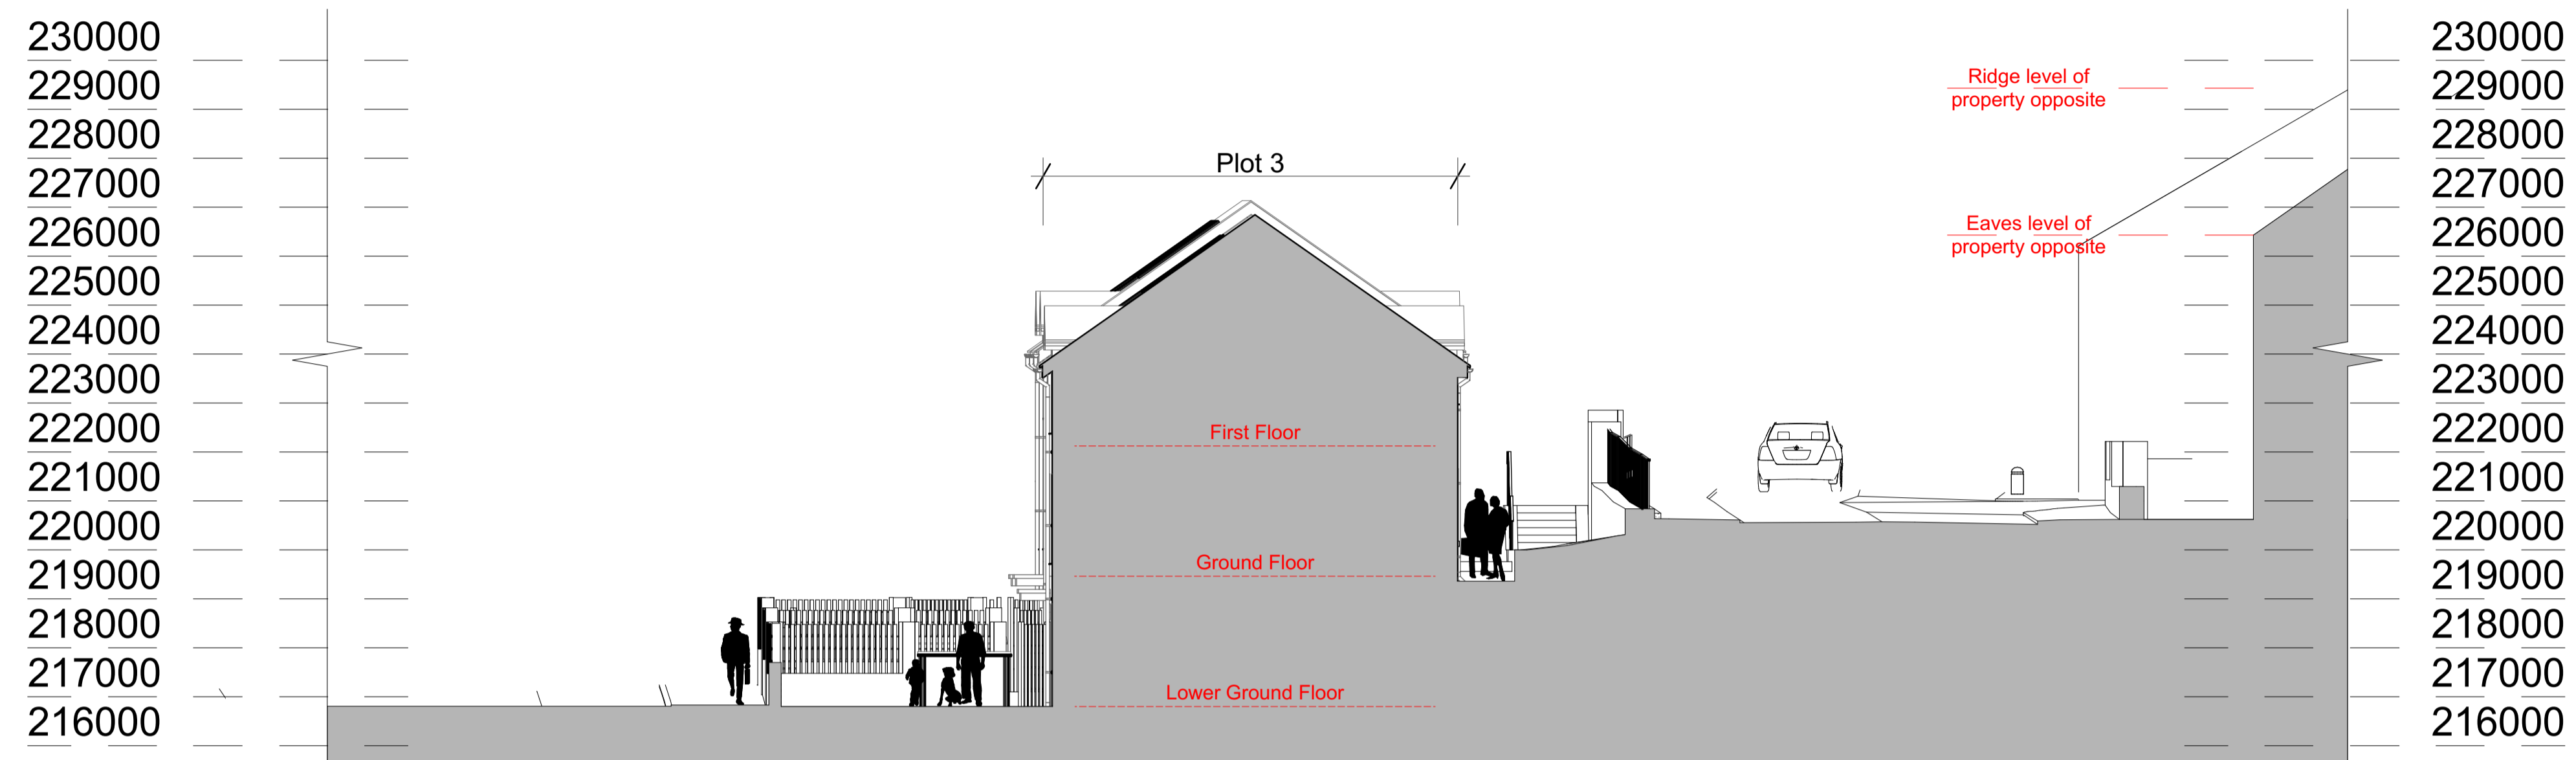

# Proposed Housing Development, Land at Cwmrhydderch Court, Ebbw Vale, NP23 7UE

## "Planning Drawings" - Proposed Street Section/Elevations

Proposed Site Section A-A

1:100

Proposed Site Section B-B

1:100

Revision:	Date:	By:	Notes:

Client: Tai Calon Community Housing	Scale: Noted Date: Nov '24 Drawn: SE/RH	Drawing Title: PLANNING DRAWINGS - Site Sections/Street Elevations
Job Title: Proposed Housing Development, Land at Cwmrhydderch Court, Ebbw Vale, NP23 7UE		<b>R547-P-04</b>