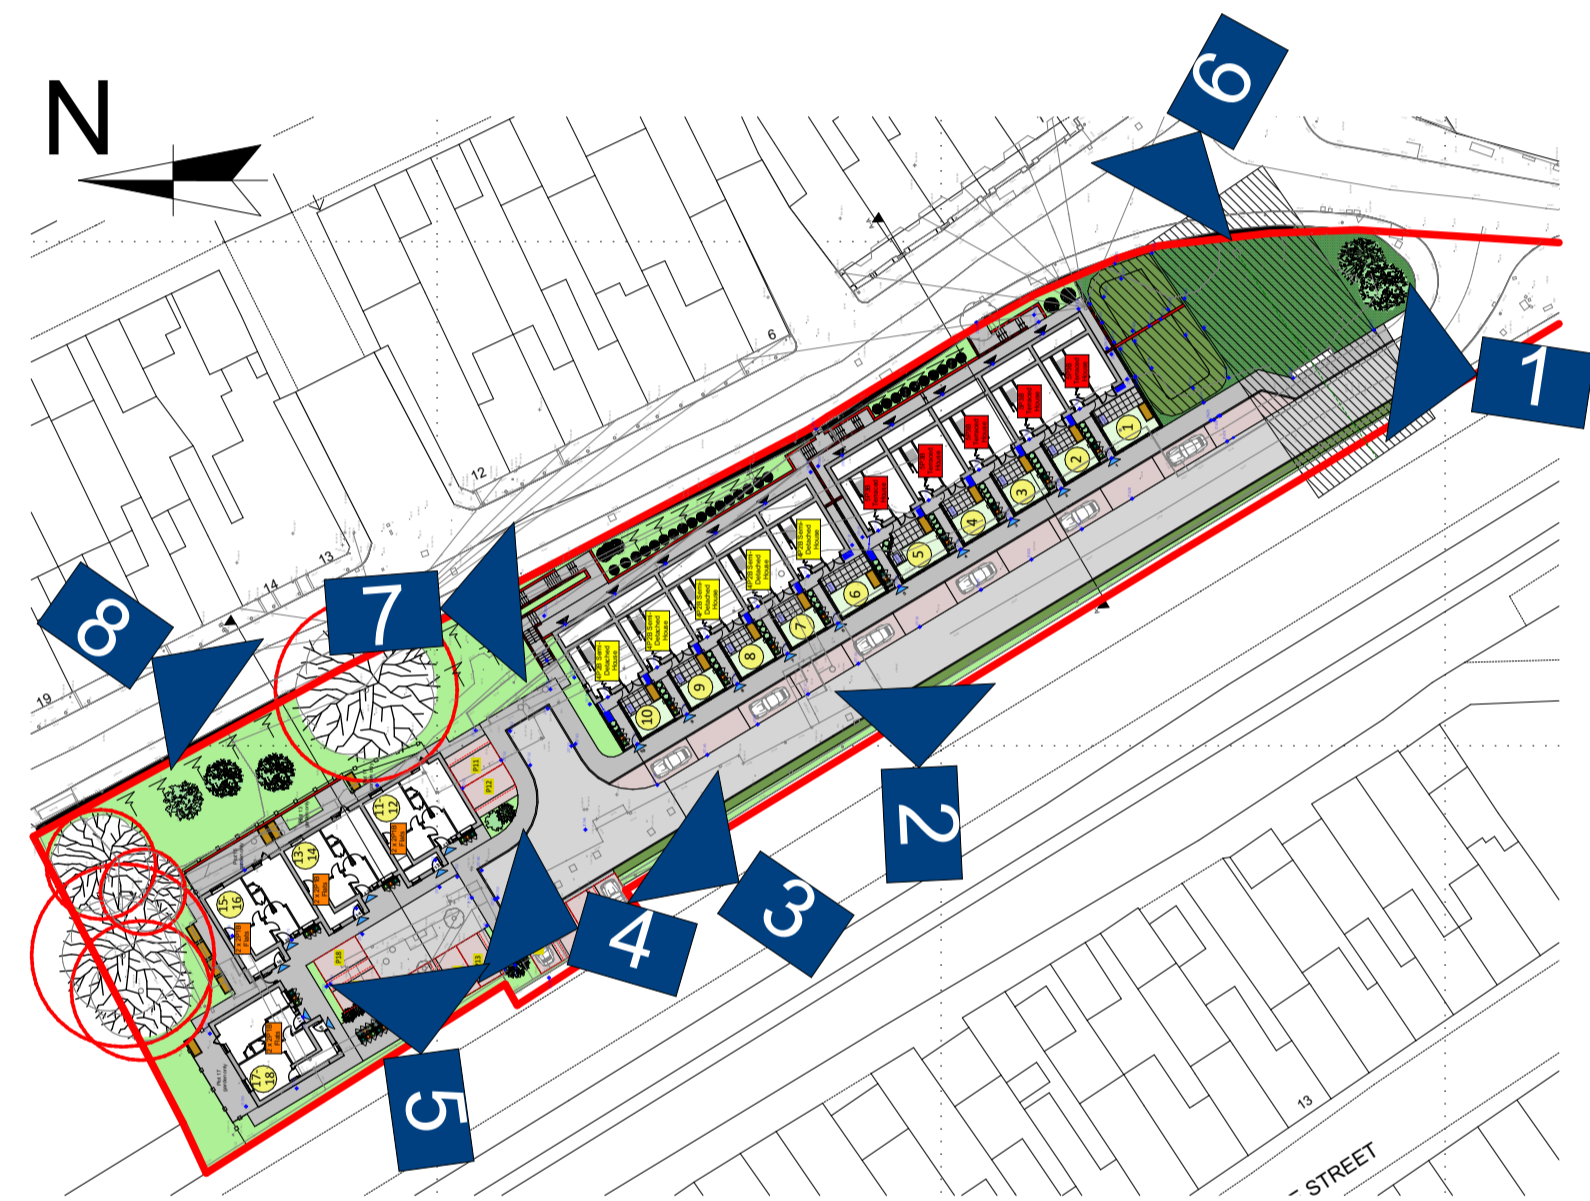

Proposed Housing Development, Land at Cwmrhydderch Court, Ebbw Vale, NP23 7UE

"Planning Drawings" - Proposed 3D Views

Image 1

NTS

Image 4

NTS

Image 6

NTS

Image 2

NTS

Proposed Site Plan

1:750

Image 7

NTS

Image 3

NTS

Image 5

NTS

Image 8

NTS

Revision:	Date:	By:	Notes:

Client: Tai Calon Community Housing	Scale: Noted Date: Nov '24 Drawn: SE/RH	Drawing Title: PLANNING DRAWINGS - 3D Views & Map Key
Job Title: Proposed Housing Development, Land at Cwmrhydderch Court, Ebbw Vale, NP23 7UE		R547-P-05