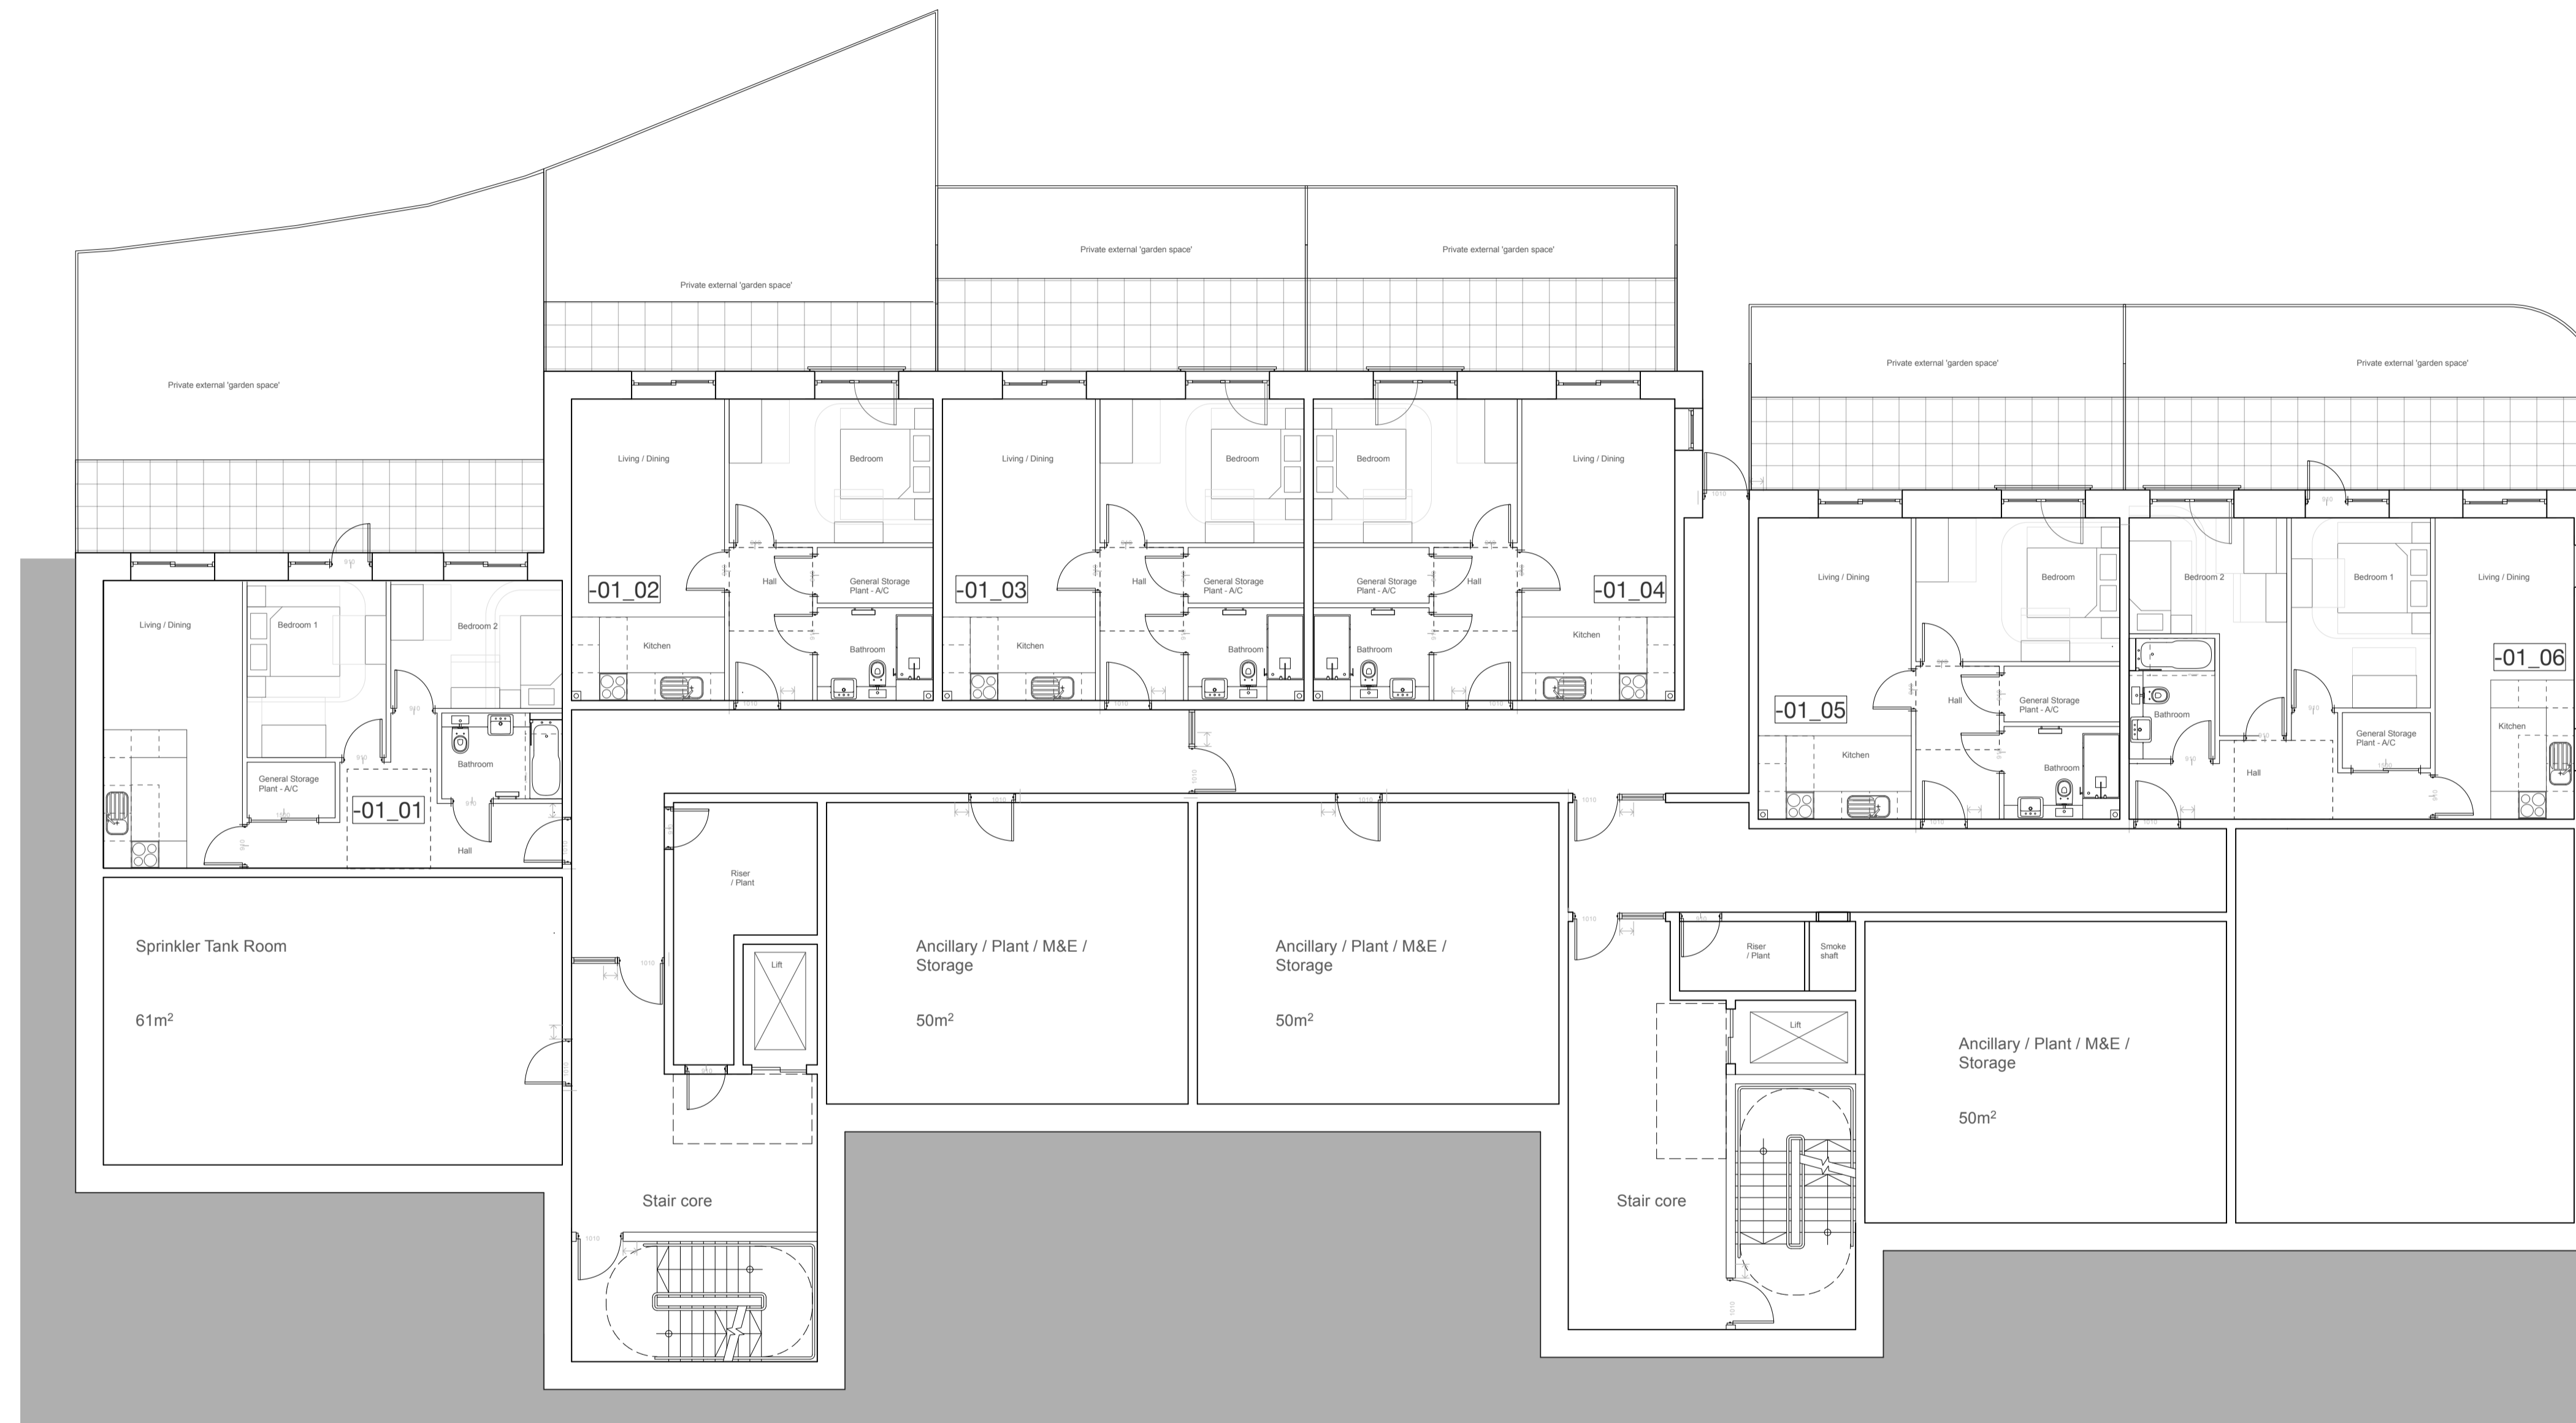

Schedule of Accommodation

	2 Person 1 Bed (min 51m²)	3 Person 2 Bed (min 58m²)	Totals
Lower Ground floor	4	2	6
Ground Floor	3	4	7
First Floor	4	7	11
Second Floor	4	7	11
Third Floor	2	5	7
TOTAL	17	25	42

Proposed Lower Ground Floor General Arrangement Plan

Note: All internal layouts TBC

No.	Date	By	Revision Notes
PROJECT STATUS:			
INFORMATION			
theurbanists			
Client	Trivallis		
Project	Residential Redevelopment, Mitchell Court, Tonypandy		
Title	Proposed Lower Ground Floor General Arrangement Plan		
Project ID	Organiser	Block	Level
2098	URB	XX	XX
Drawn	HM	Date	14/10/2024
Checked	HM	Scale	1:100 @ A1
The Urbanists (Cardiff) - The Creative Quarter - 8A Morgan Arcade - CF10 1AF The Urbanists (Bristol) - Generator Building - Fitzvale Reach - BS1 6BX T: 029 2023 6133 E: info@theurbanists.net W: www.theurbanists.net © This drawing is copyright and may not be reproduced in whole or part without written authority