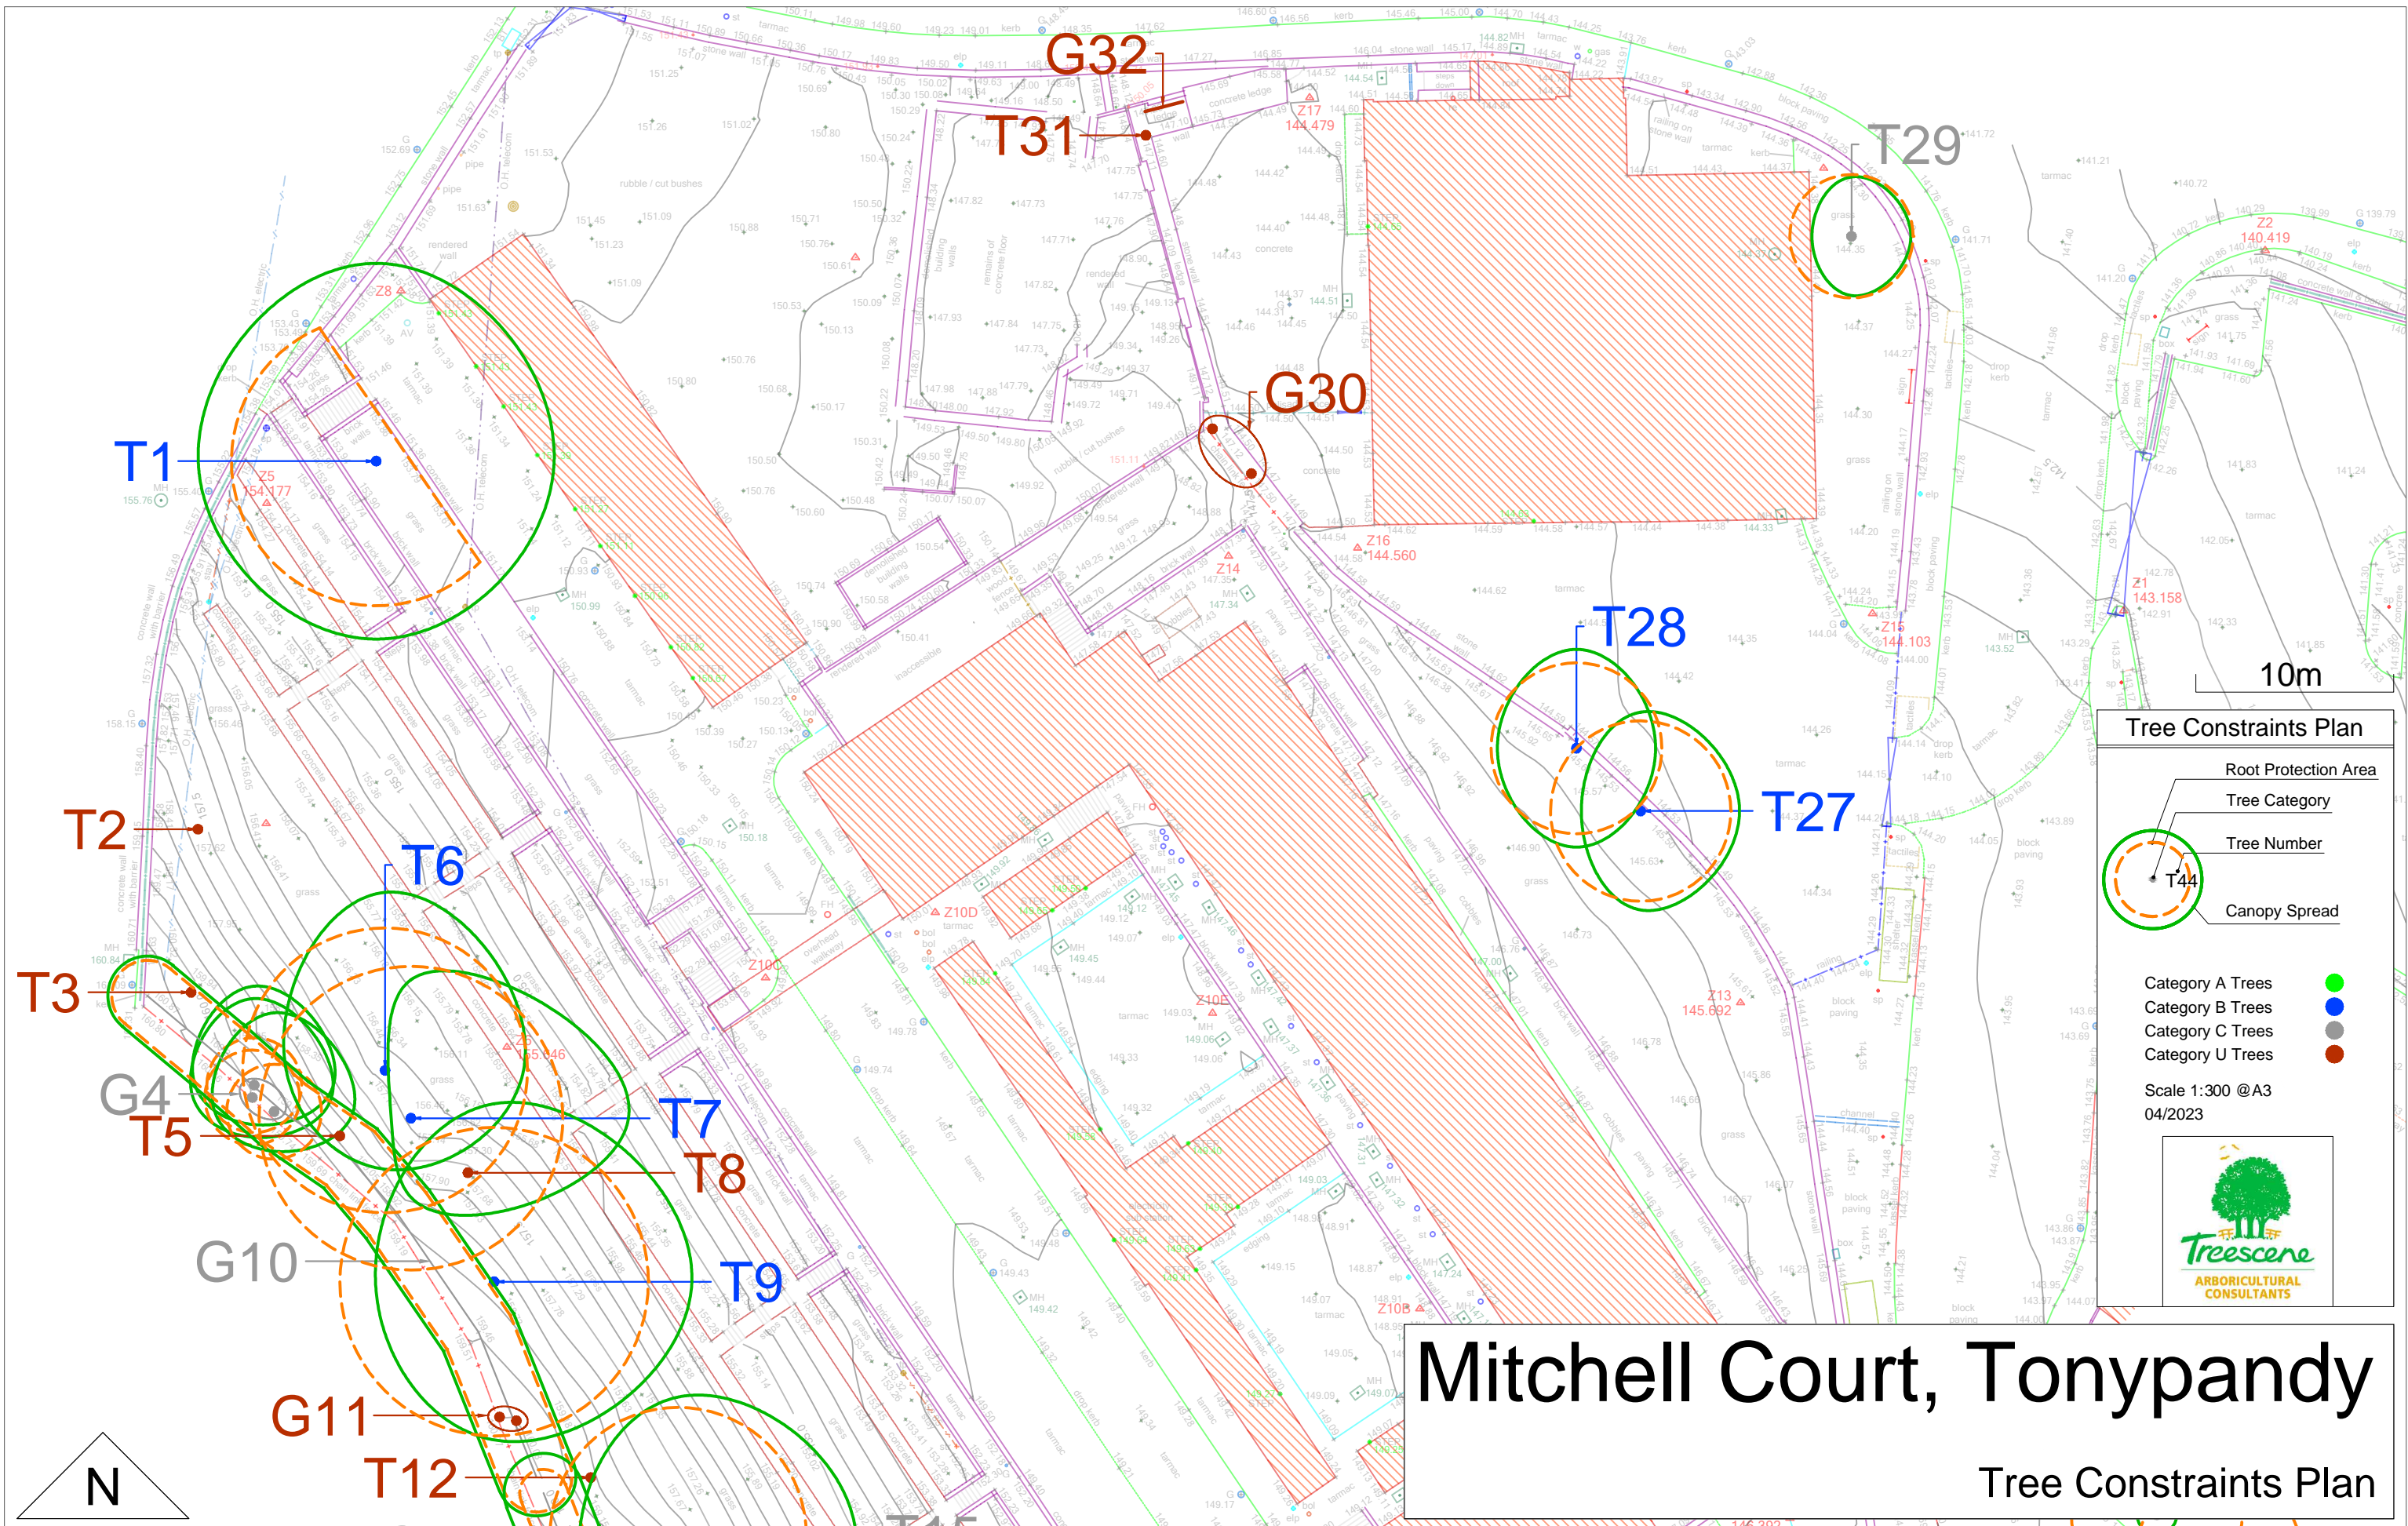

Tree Constraints Plan

- Category A Trees ●
- Category B Trees ●
- Category C Trees ●
- Category U Trees ●

Scale 1:500 @A3
04/2023

10m

Mitchell Court, Tonypany

Tree Constraints Plan

Mitchell Court, Tonypanydy

Tree Constraints Plan

Tree Constraints Plan

- Root Protection Area
- Tree Category
- Tree Number
- Canopy Spread

Category A Trees ●
 Category B Trees ●
 Category C Trees ●
 Category U Trees ●

Scale 1:300 @A3
04/2023

Mitchell Court, Tonypanydy

Tree Constraints Plan