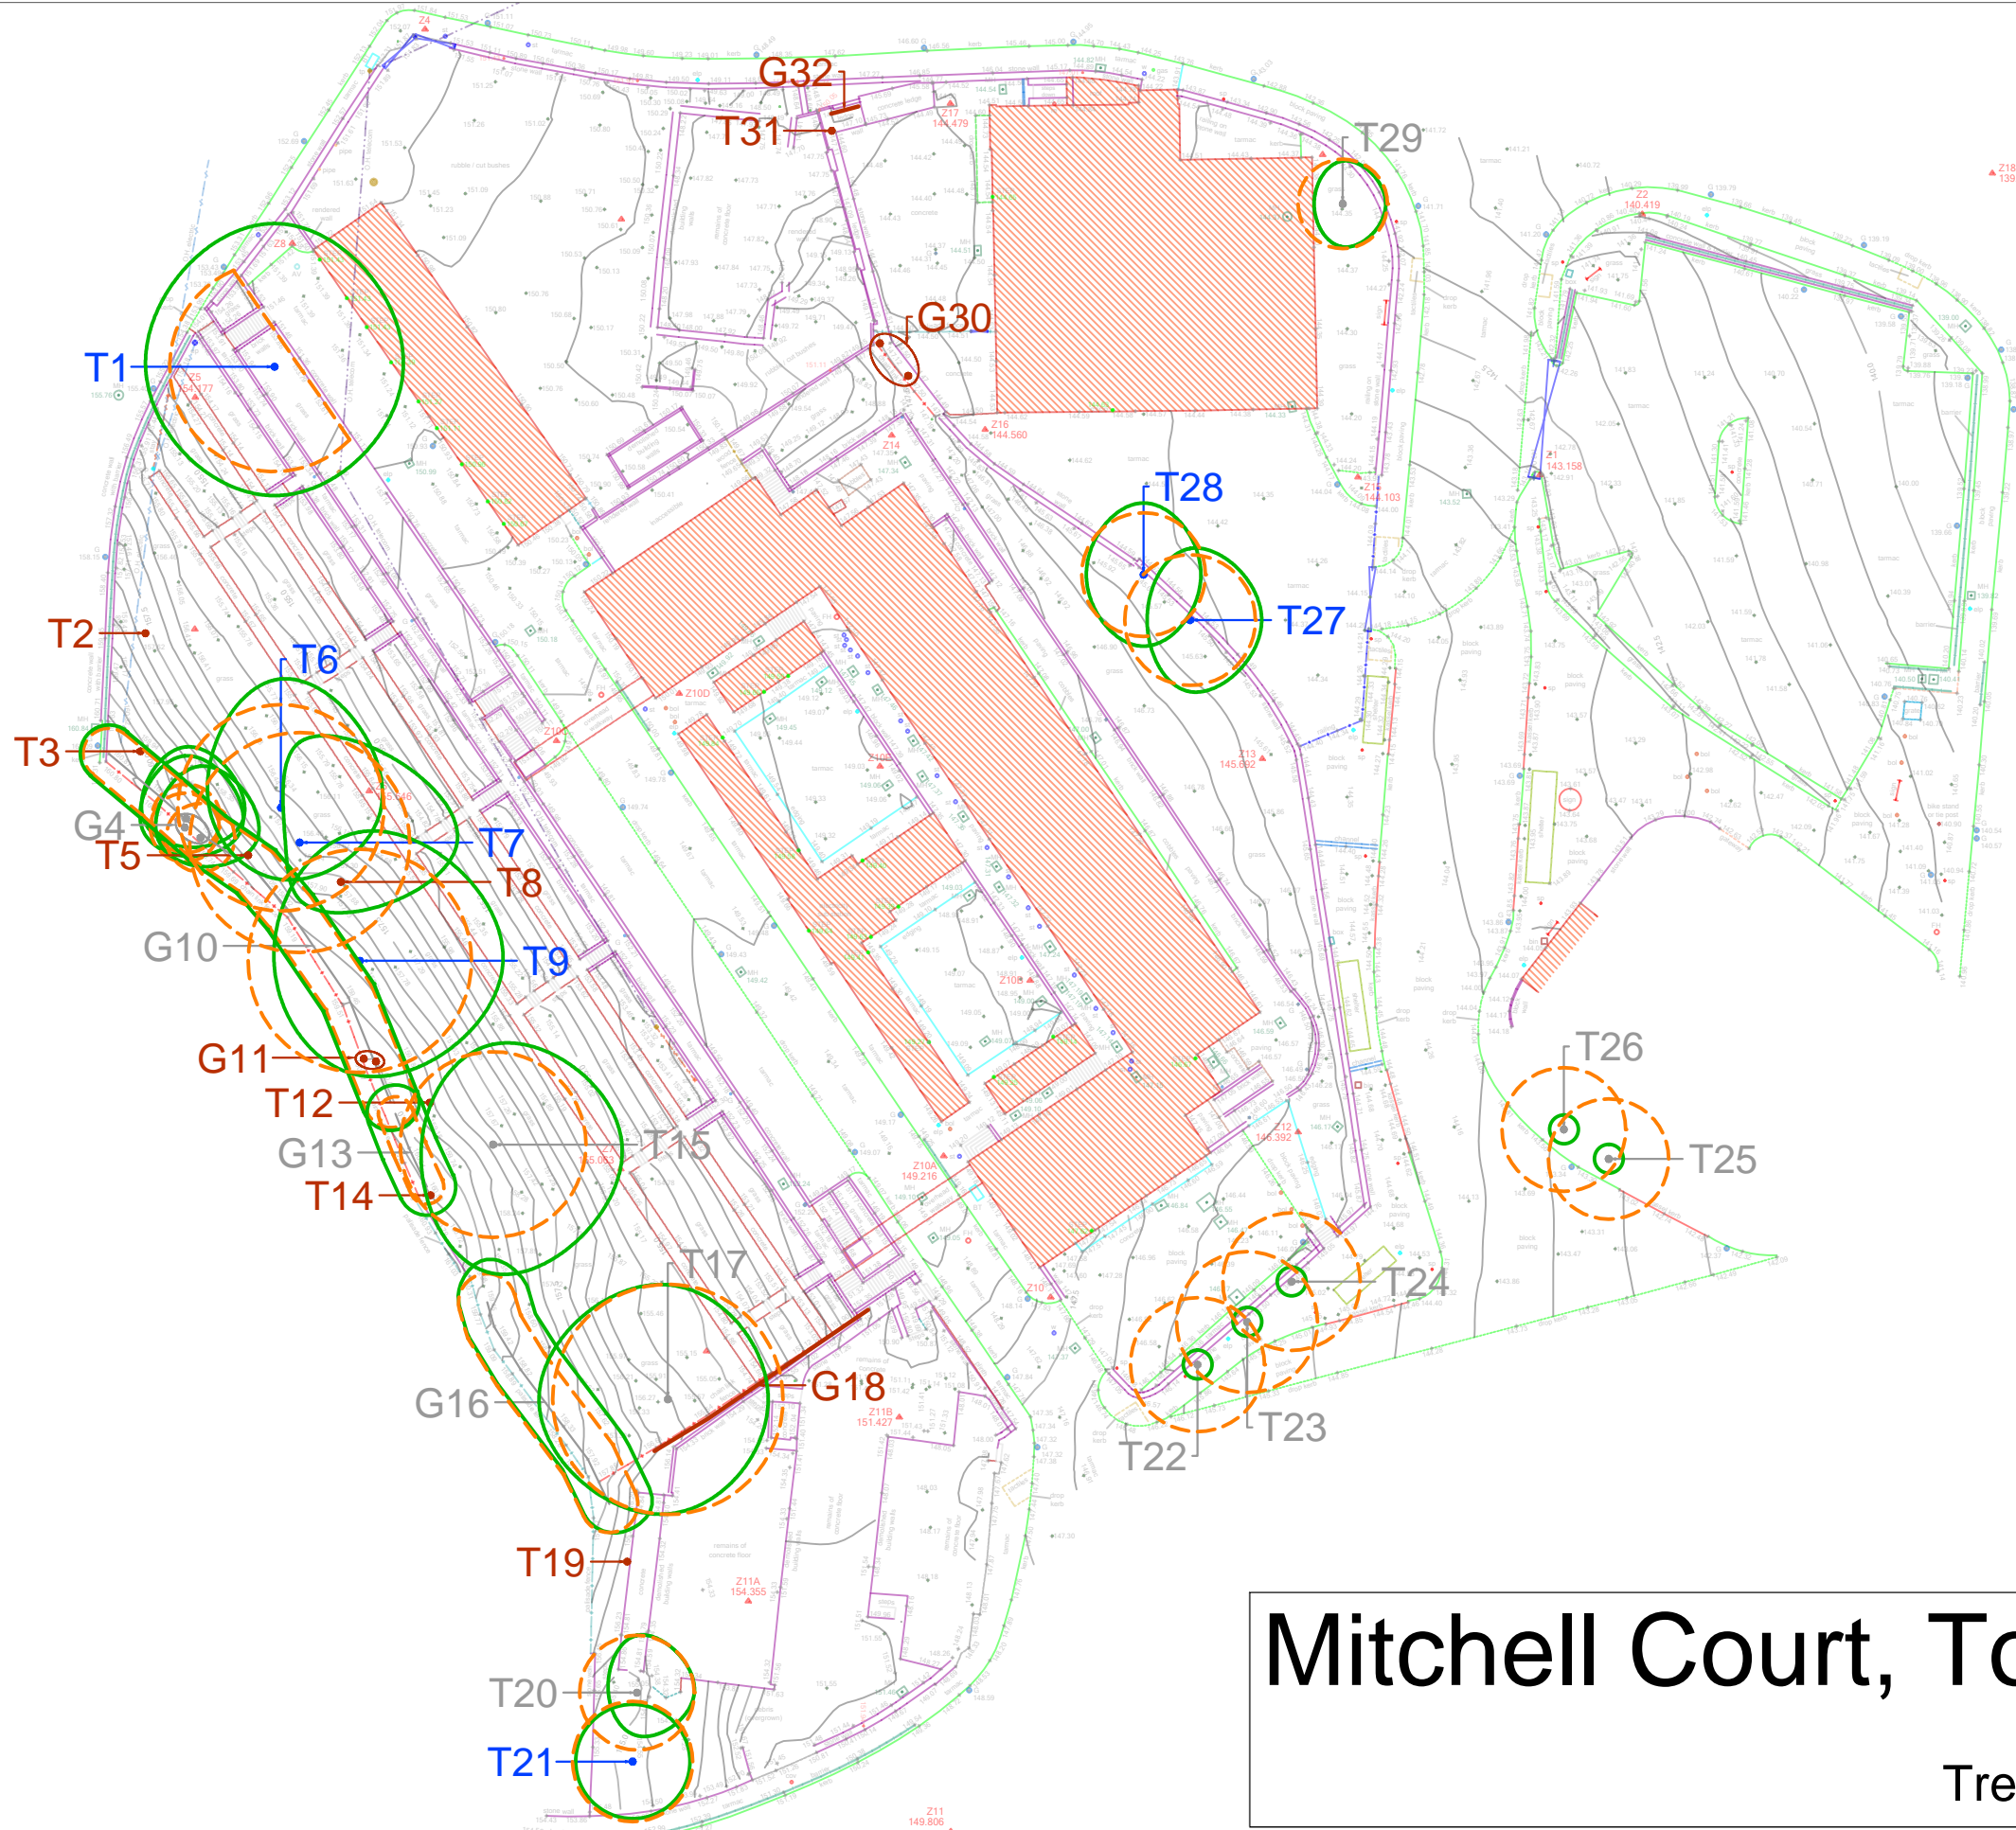

Tree Constraints Plan

- Category A Trees ●
- Category B Trees ●
- Category C Trees ●
- Category U Trees ●

Scale 1:500 @A3
04/2023

10m

Mitchell Court, Tonypany

Tree Constraints Plan

Mitchell Court, Tonypanydy

Tree Constraints Plan

Tree Constraints Plan

- Root Protection Area
- Tree Category
- Tree Number
- Canopy Spread

Category A Trees ●
 Category B Trees ●
 Category C Trees ●
 Category U Trees ●

Scale 1:300 @A3
04/2023

Mitchell Court, Tonypanydy

Tree Constraints Plan