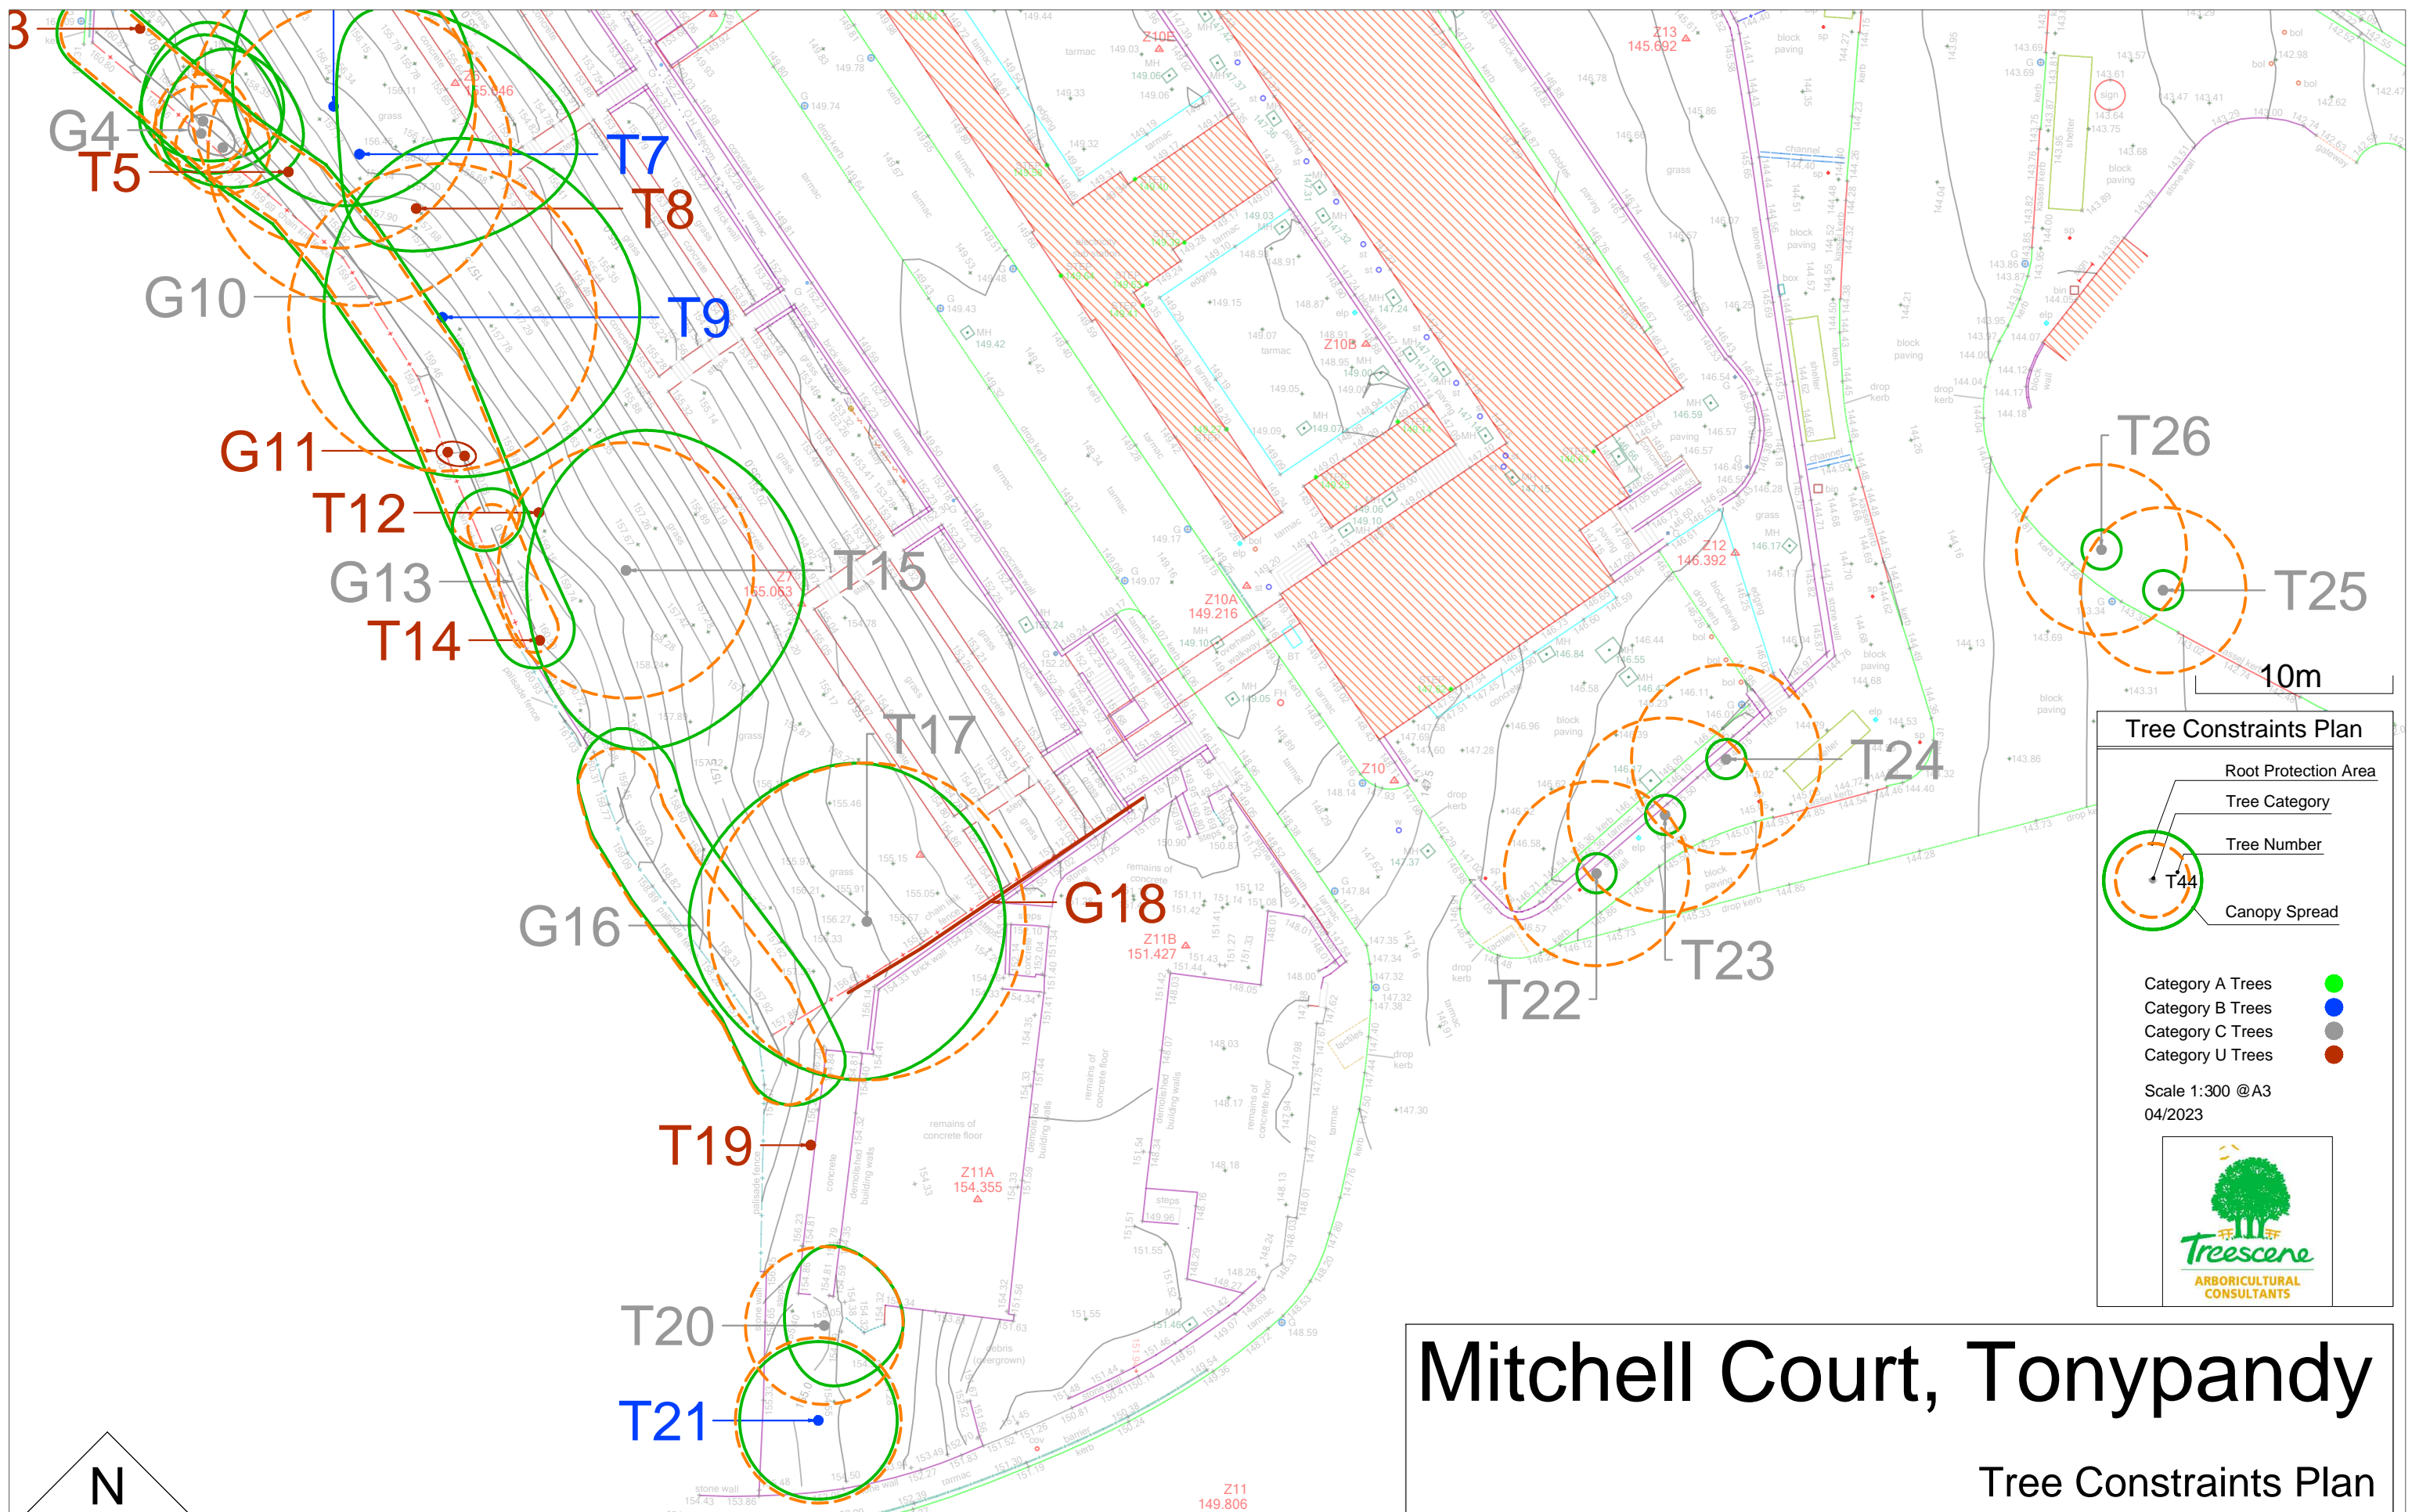

Tree Constraints Plan

- Category A Trees ●
- Category B Trees ●
- Category C Trees ●
- Category U Trees ●

Scale 1:500 @A3
04/2023

10m

Mitchell Court, Tonypany

Tree Constraints Plan

Mitchell Court, Tonypanydy

Tree Constraints Plan

Tree Constraints Plan

- Root Protection Area
- Tree Category
- Tree Number
- Canopy Spread

Category A Trees ●
 Category B Trees ●
 Category C Trees ●
 Category U Trees ●

Scale 1:300 @A3
04/2023

Mitchell Court, Tonypanydy

Tree Constraints Plan