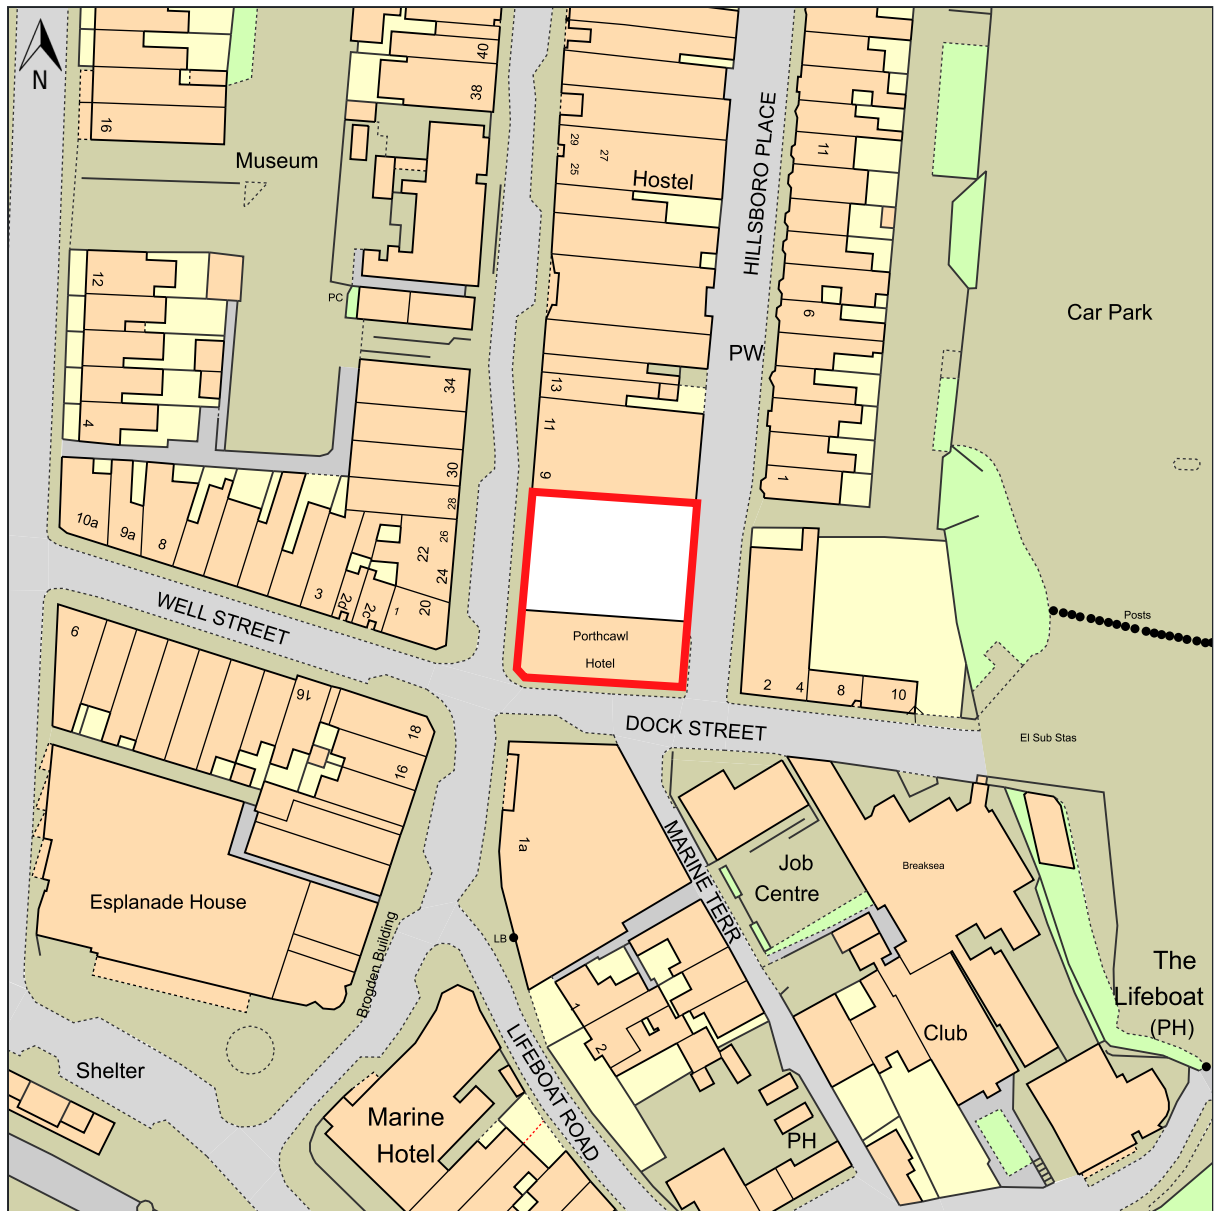

OLD PORTHCAWL HOTEL, JOHN STREET, PORTHCAWL, BRIDGEND, CF36 3AP

© Crown copyright and database rights, 2024. Ordnance Survey
0100031673 Created using Plans by Emapsite

0m 20m 40m 60m 80m 100m

Scale: 1:1250