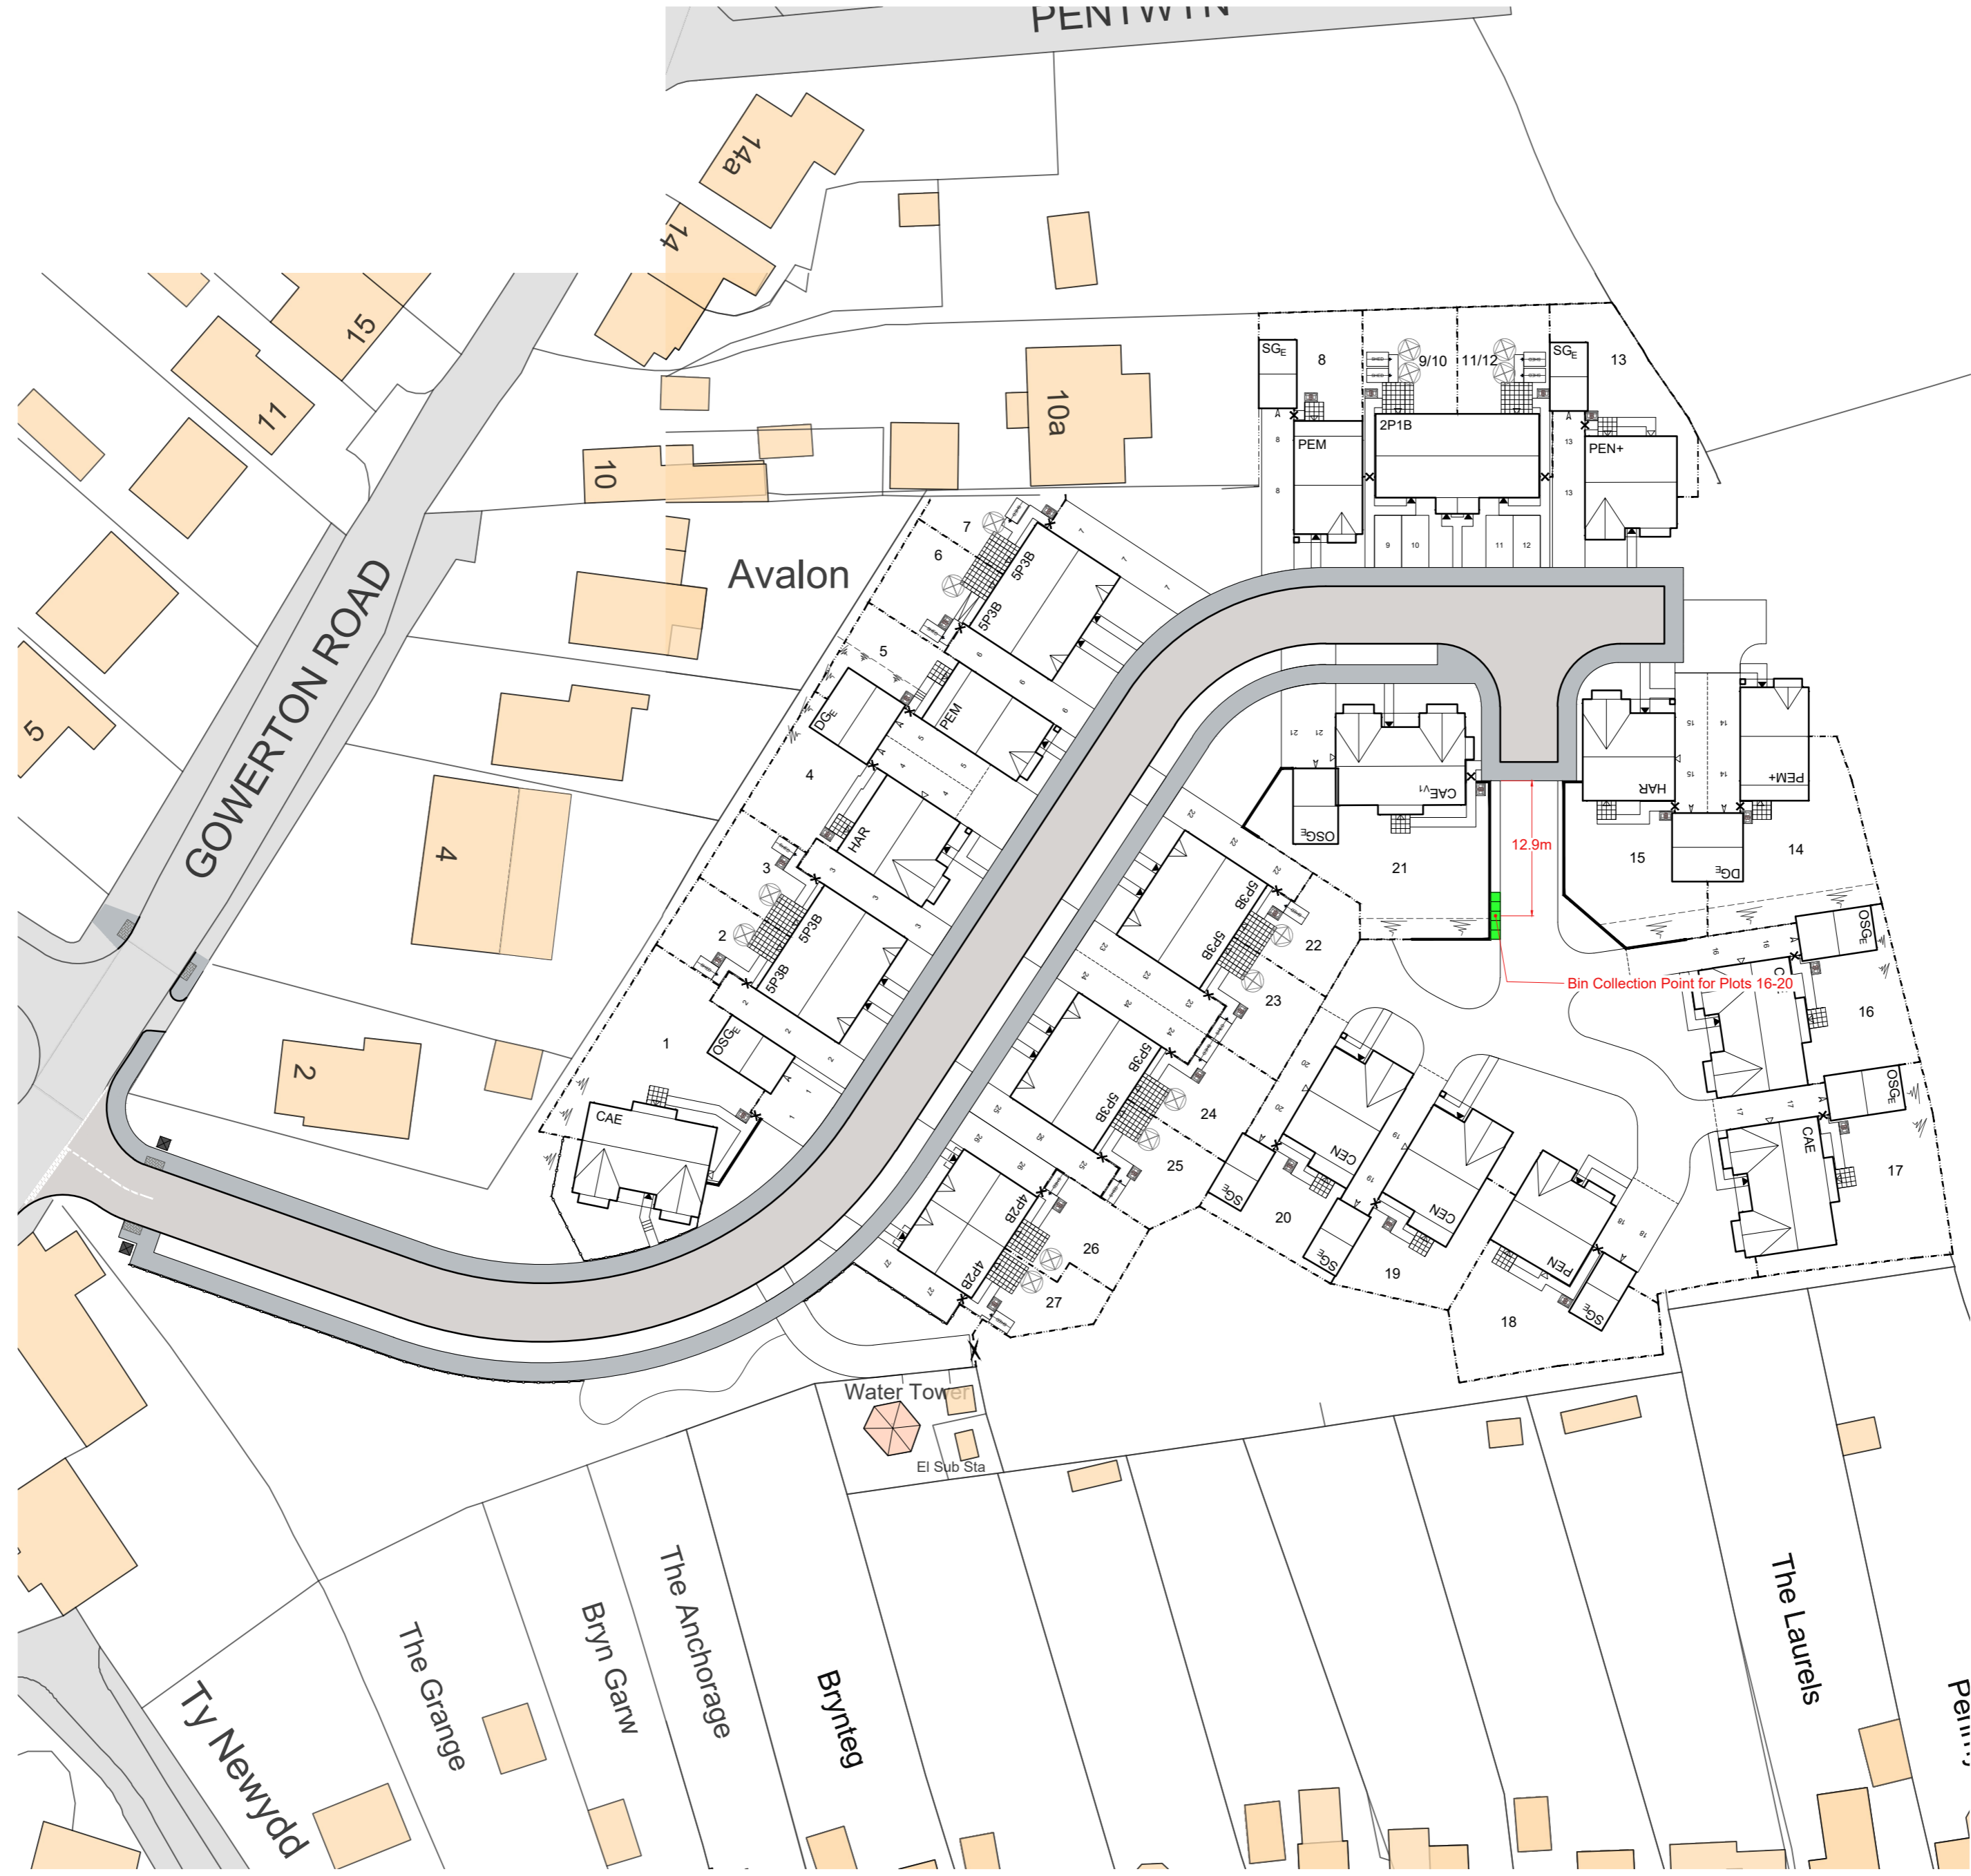

Refuse Strategy

Bin Collection Points

2	Site Layout revised.	10.06.24
1	Site Layout revised.	03.04.24
REV.	DESCRIPTION	DATE

CLIENT
Morganstone

JOB TITLE
Three Crosses, Swansea.

DRAWING TITLE
Refuse Strategy Layout

SCALE @ A2	DATE	DRAWN BY
1:500	Aug '23	KE
JOB NO.	DRAWING NO.	REVISION
2218	RS-01	2

10 Gold Tops
Newport NP20 4PH
t. 01633 844970
e. info@hammond-ltd.co.uk

www.hammond-ltd.co.uk