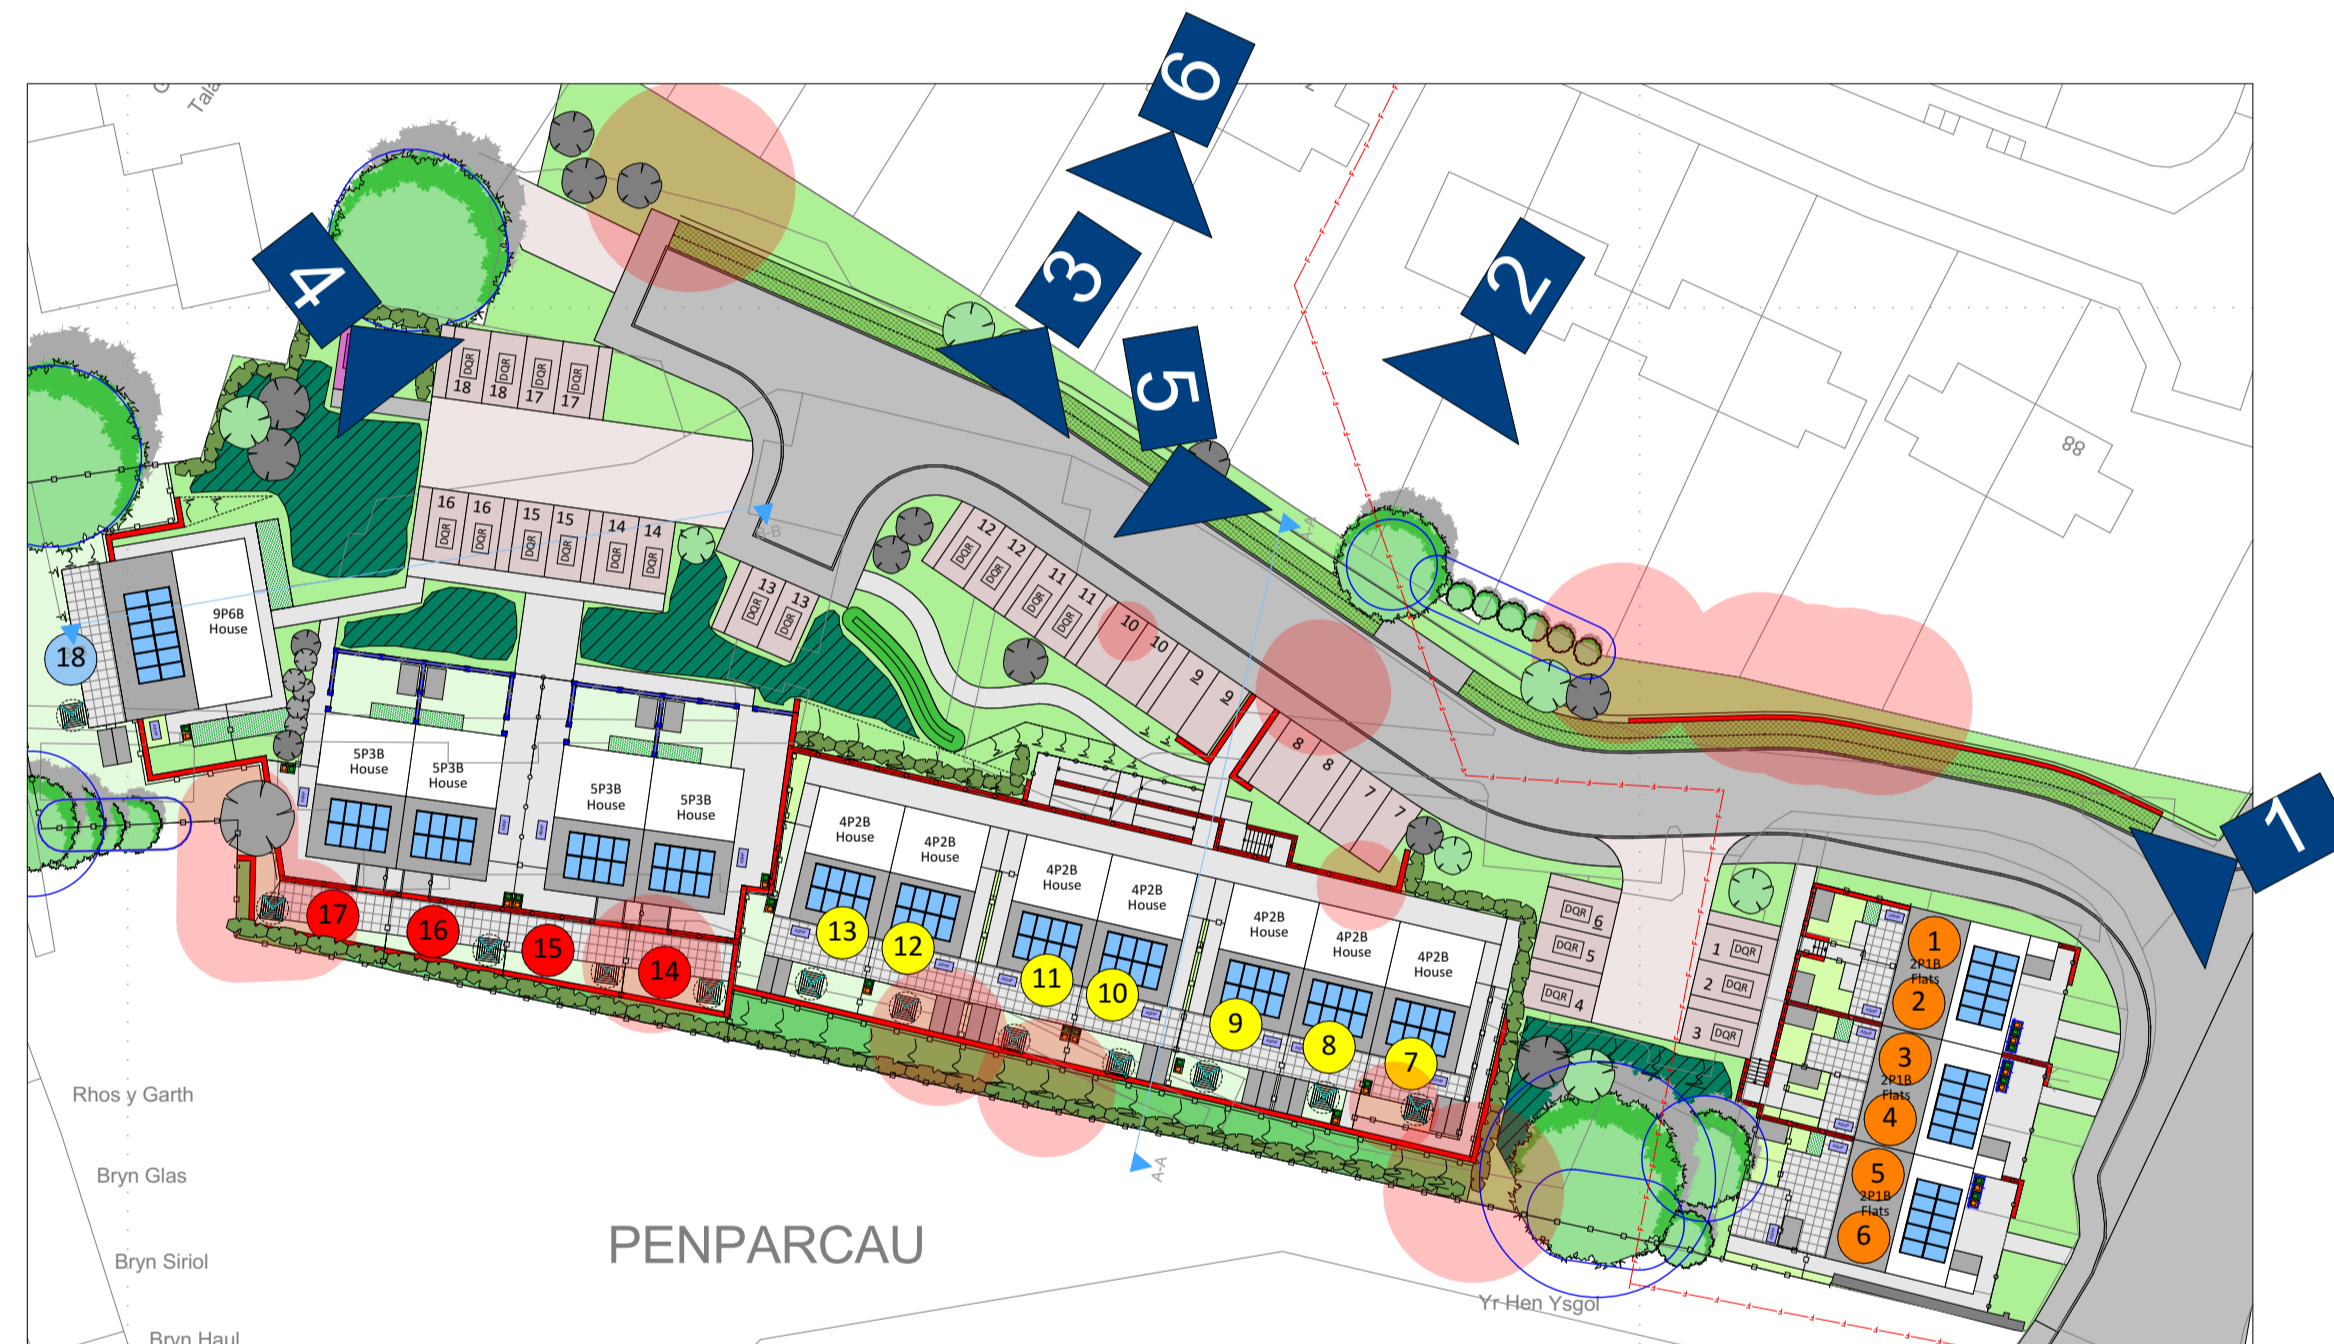

Image 1

NTS

Image 4

NTS

Image 2

NTS

Map Key

1:500

Image 5

NTS

Image 3

NTS

Image 6

NTS

Revision:	Date:	By:	Notes:
Revision A - Images updated.	27th June 2024	SE	

Client: Tai Wales & West Housing Association	Scale: Noted Date: June '24 Drawn: SE/RH	Drawing Title: PLANNING DRAWINGS - 3D Views & Map Key
Job Title: Proposed Affordable Housing Development, Former Care Home, Bodlondeb, Penparcau, Aberystwyth, SY23 1SJ		R444 P-05A