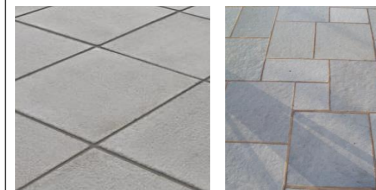

Product :- Example Composite PAS 24 Front Door
Colour:- TBC

Product :- Vertical fencing above wall.
Colour:- Natural.

Product :- Horizontal Fibre Cement Cladding.
Colour:- Grey Slate

Product :- Hit & Miss Fencing
Company:- TBC
Colour:- Natural with Concrete Post

Product :- Guttering & Downpipe
Colour:- Black UPVC

Product :- Fascias, Barges & Soffits
Colour:- Grey UPVC

Product :- Concrete Paving TBC

Product :- Brick Plinths
Company:- Taylor Maxwell
Colour:- Gormley Grey

Product :- Metal Railing(TBC)
Company:- TBC
Colour:- Black

Product :- Permeable Block Paving
Company:- Tobermore
Colour:- Bracken, Charcoal & Cedar - (TBC)

Product :- Polar White/White Painted Texture Sand/Cement Render on Render Board
Colour:- Polar White