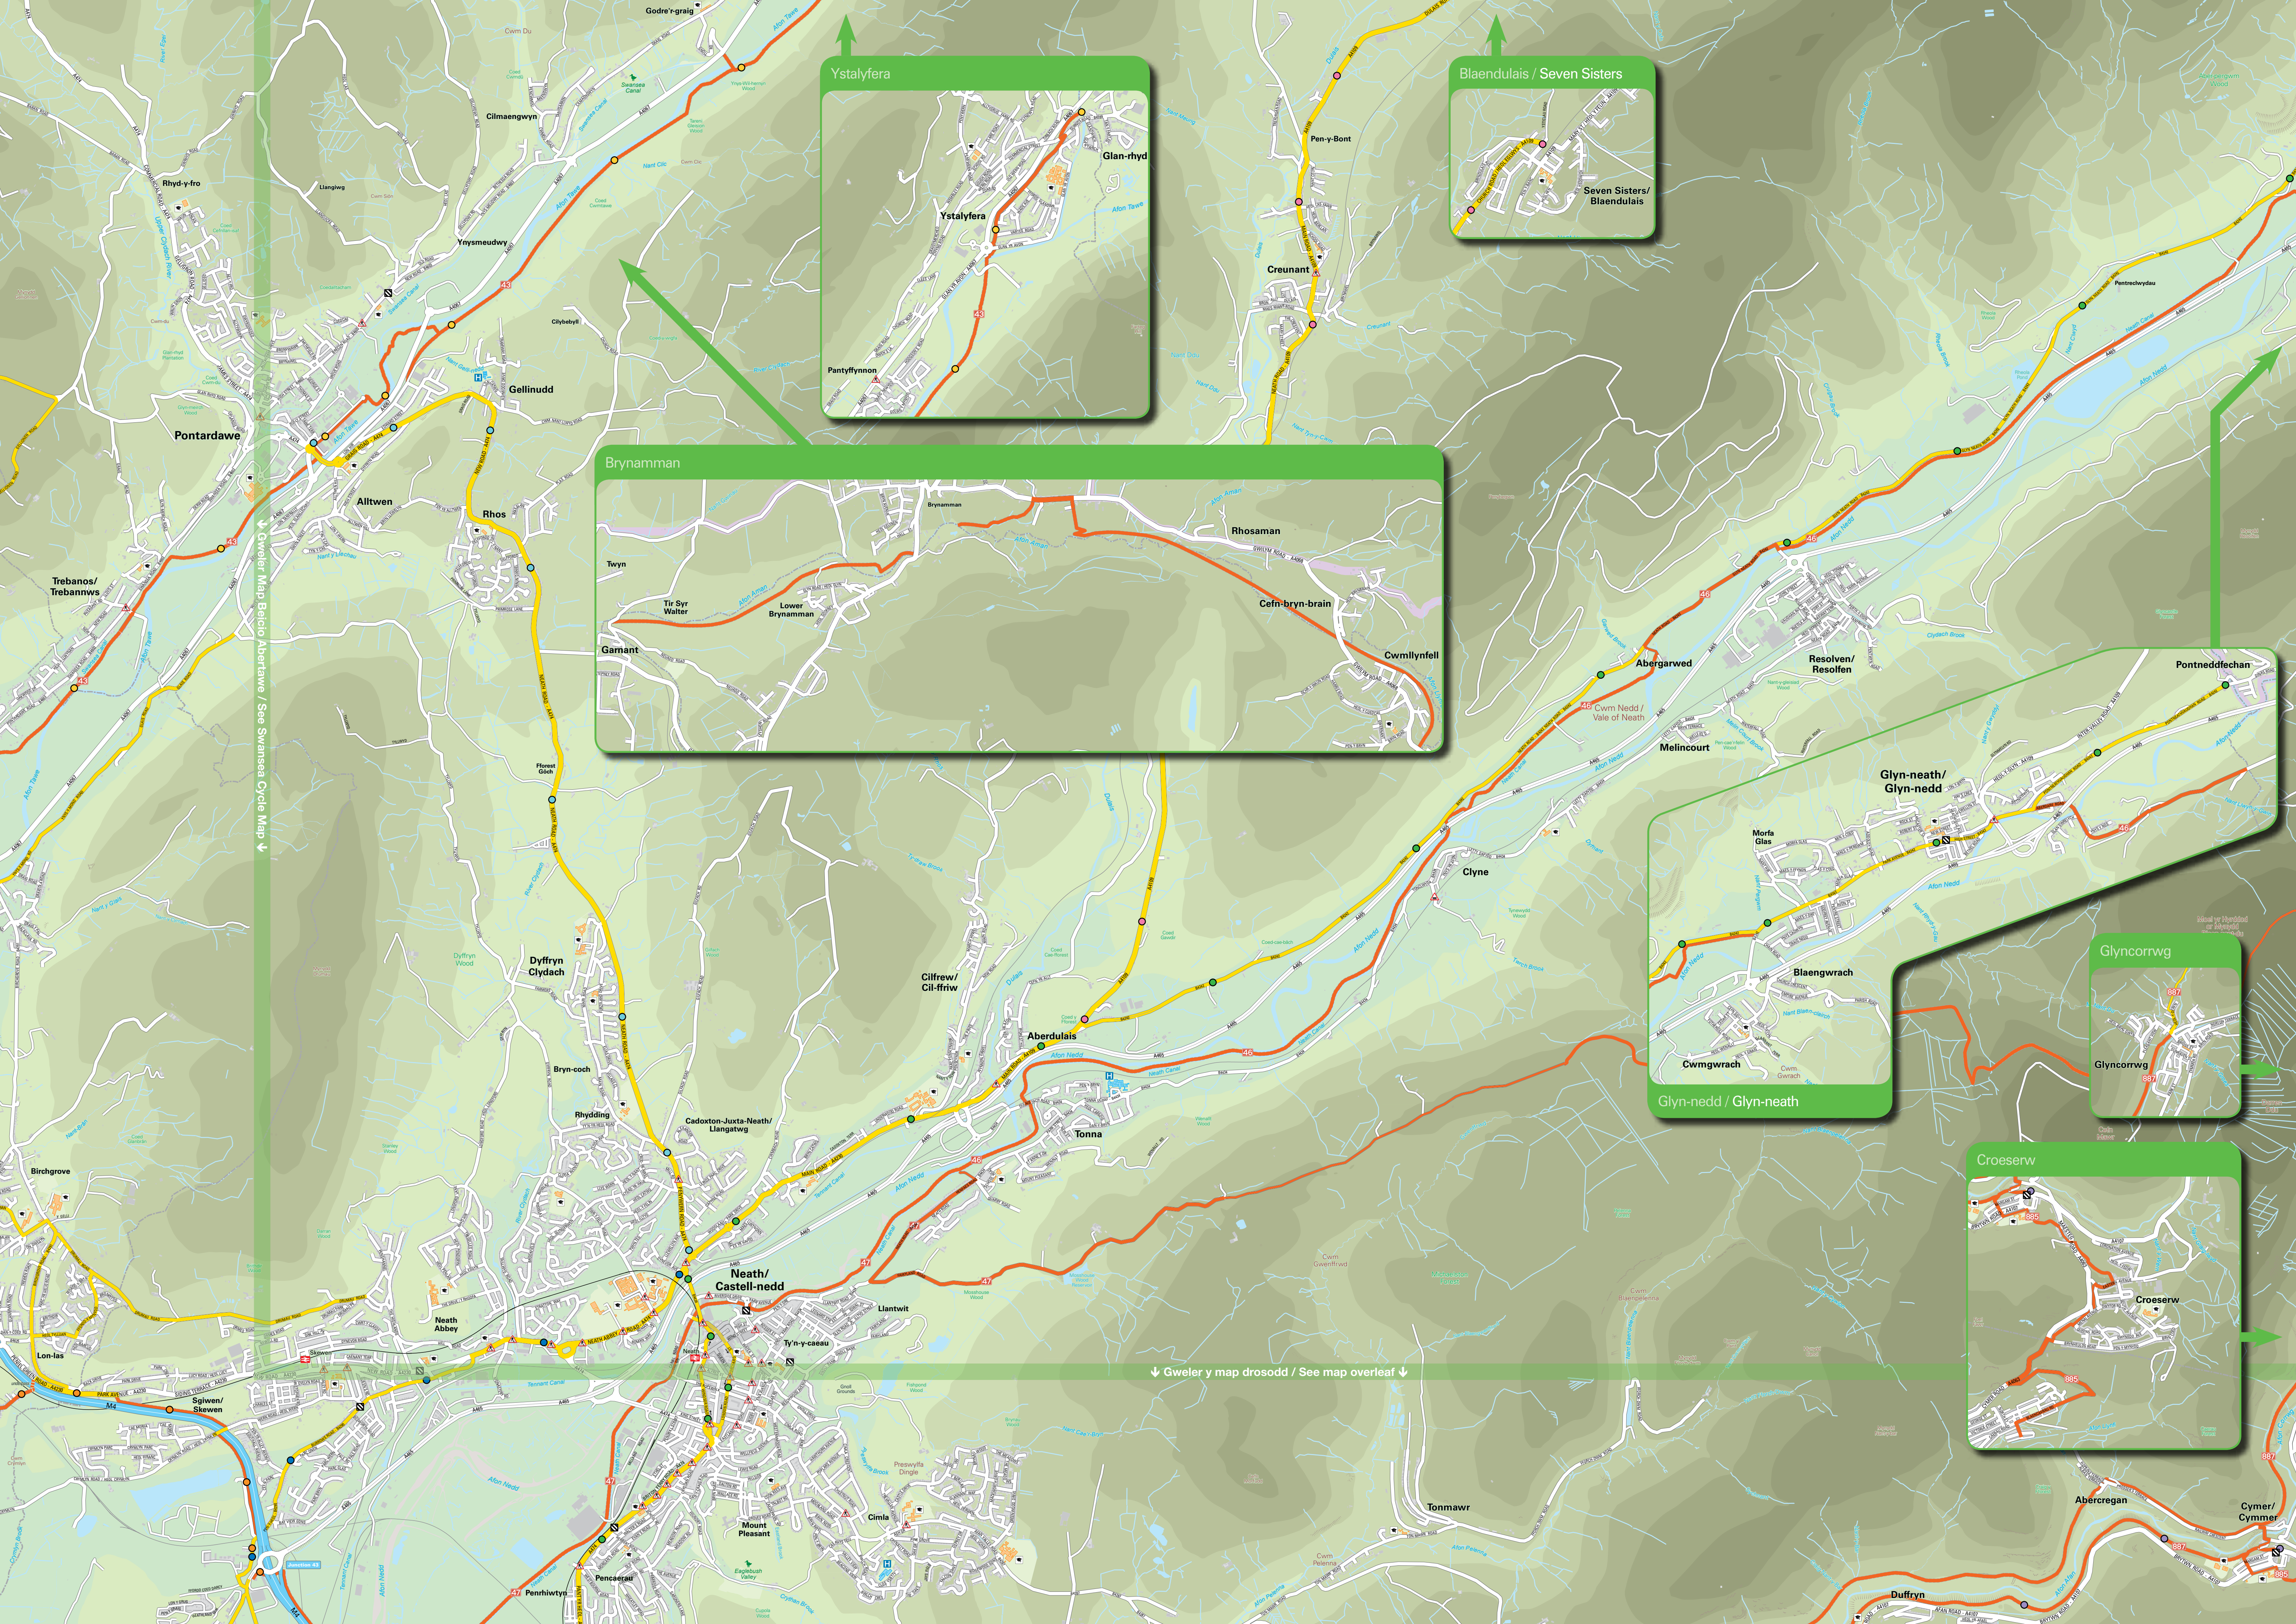

Appendix A Cycling Map

Gweler Map Balcio Aherafaw / See Swansea Cycle Map

Gweler y map drosodd / See map overleaf

Appendix B Bus Timetables

Sandfields - Port Talbot

Monday to Friday (Excluding Bank Holidays) (Inbound)