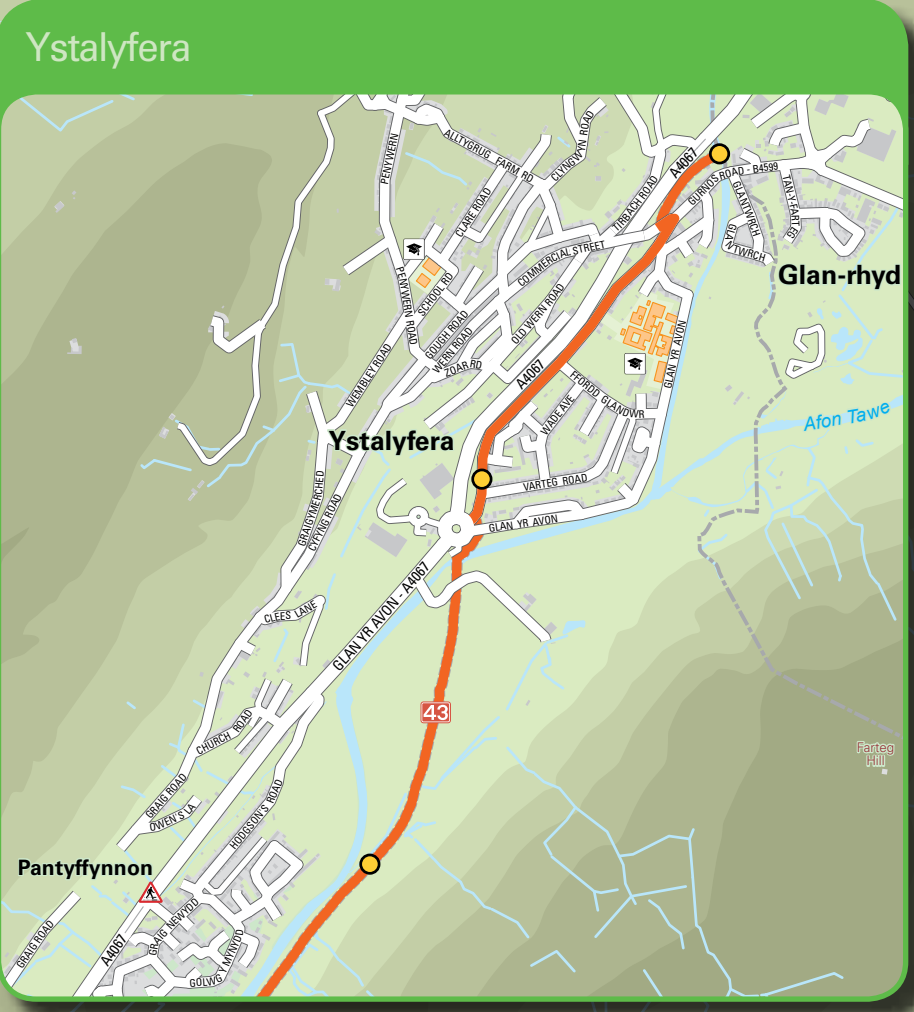

Appendix A Cycling Map

Gweler Map Balcio Aherafaw / See Swansea Cycle Map

Gweler y map drosodd / See map overleaf

Appendix B Bus Timetables

Sandfields - Port Talbot

Monday to Friday (Excluding Bank Holidays) (Inbound)