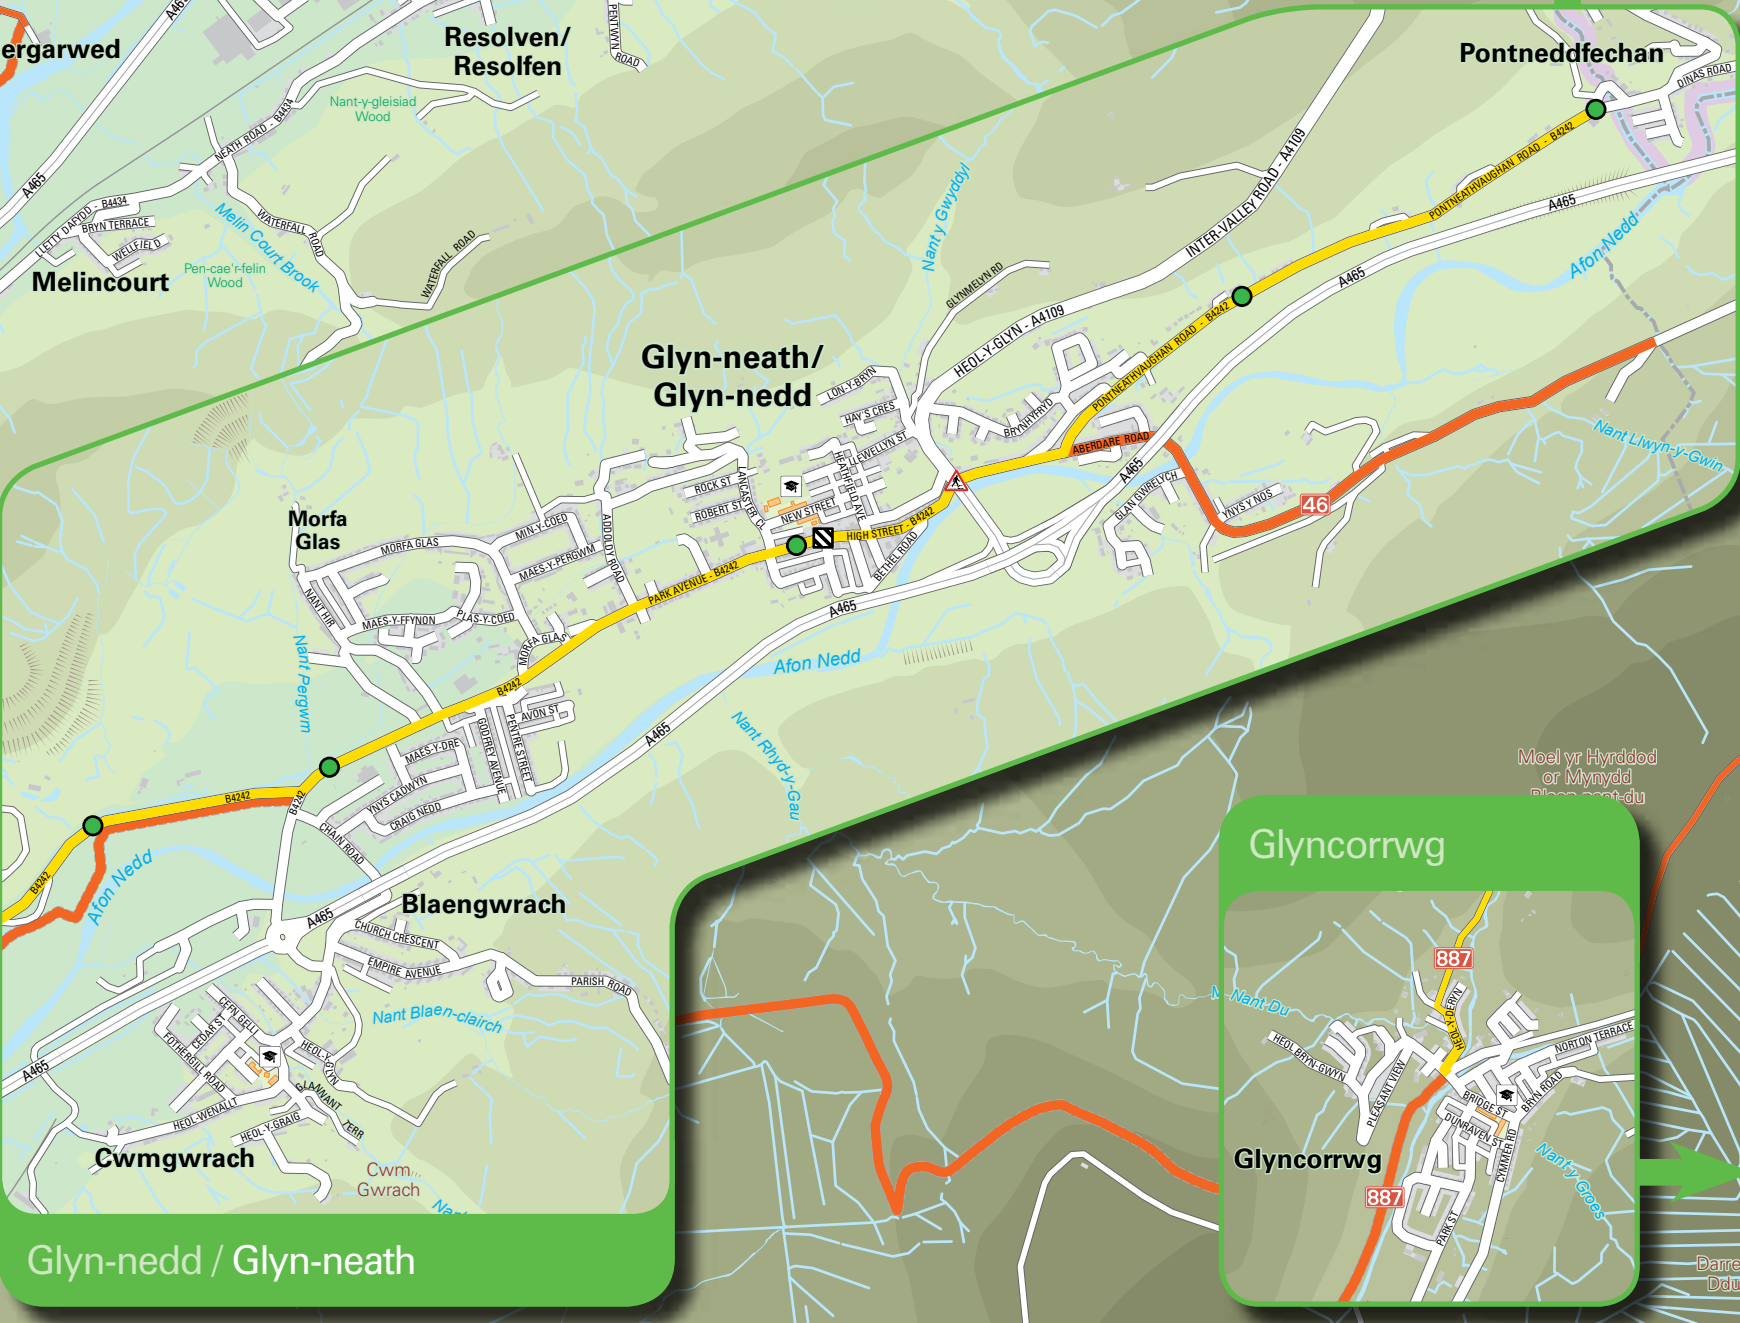

Appendix A Cycling Map

Gweler Map Balcio Aherafaw / See Swansea Cycle Map

Gweler y map drosodd / See map overleaf

Appendix B Bus Timetables

Sandfields - Port Talbot

Monday to Friday (Excluding Bank Holidays) (Inbound)