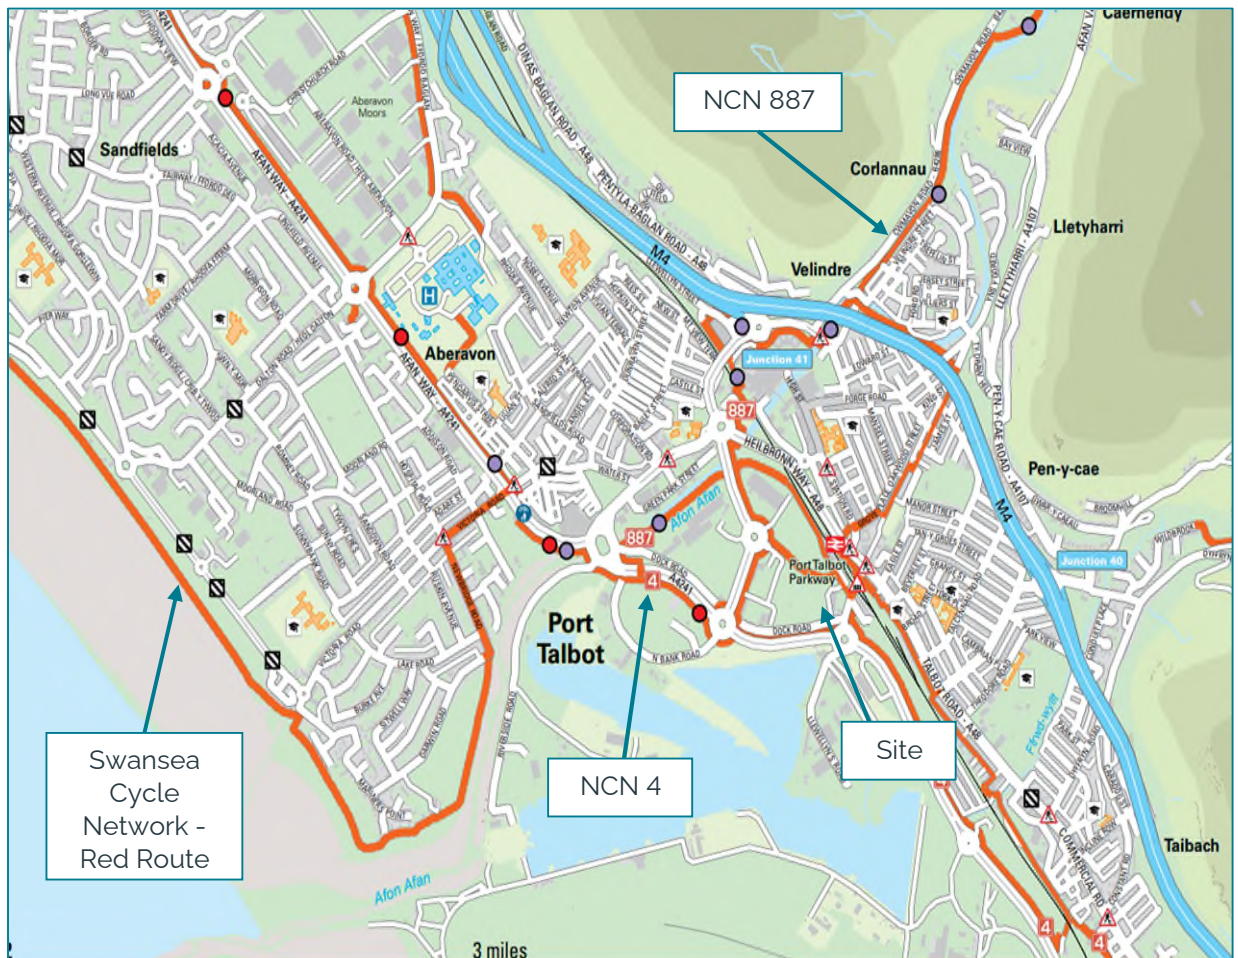

around Port Talbot, including residential areas north of the railway line and along Port Talbot beach at Swansea Bay.

2.4.2 National Cycle Network (NCN) 4 is a long-distance cycle route providing connections from London (to the east) to Fishguard (to the west). NCN 4 runs along A4241 Harbour Way to the south of the site, and provides connections to Swansea (to the west) and Margam County Park (to the east). NCN 887 is also located within close proximity of the site and provides a connection between Port Talbot and Afan Forest Park. A cycle map of routes in the vicinity of the site is shown in Figure 2.1.