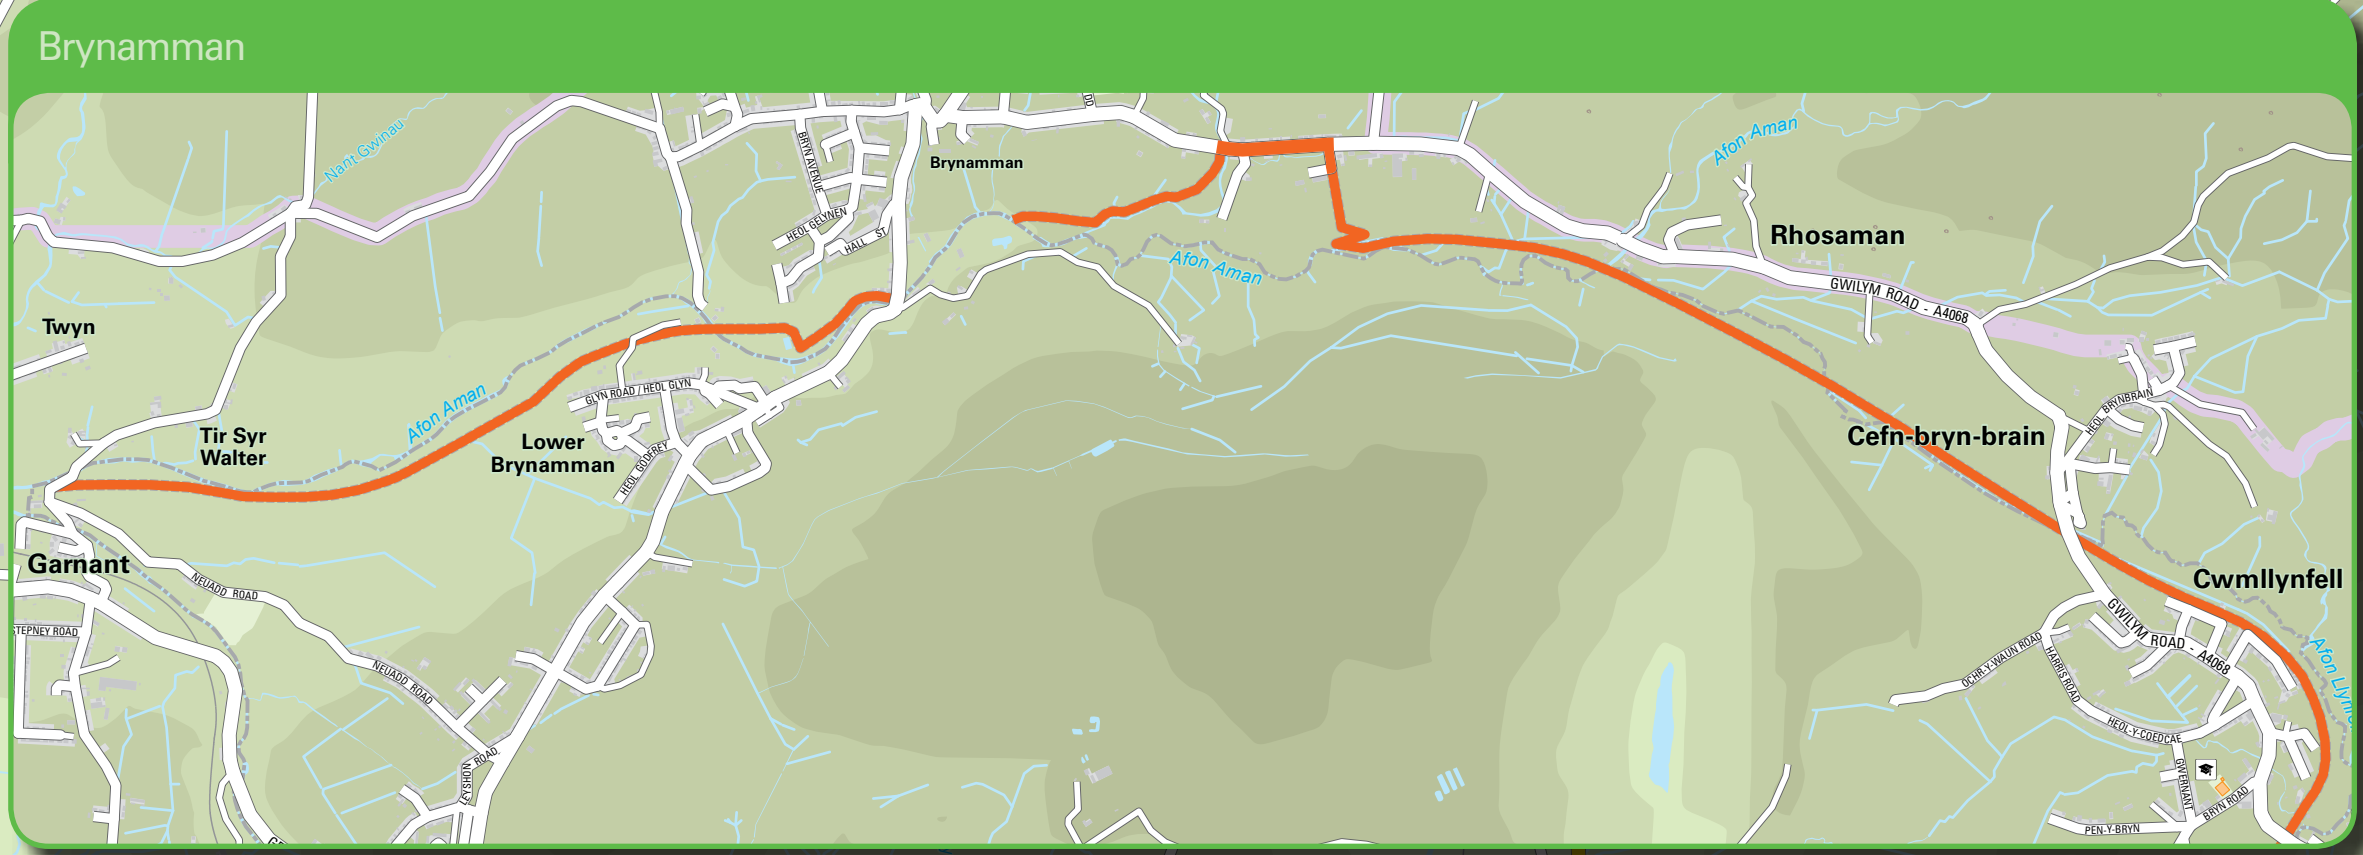

Appendix A Cycling Map

Gweler Map Balcio Aherafaw / See Swansea Cycle Map

Gweler y map drosodd / See map overleaf

Appendix B Bus Timetables

Sandfields - Port Talbot

Monday to Friday (Excluding Bank Holidays) (Inbound)