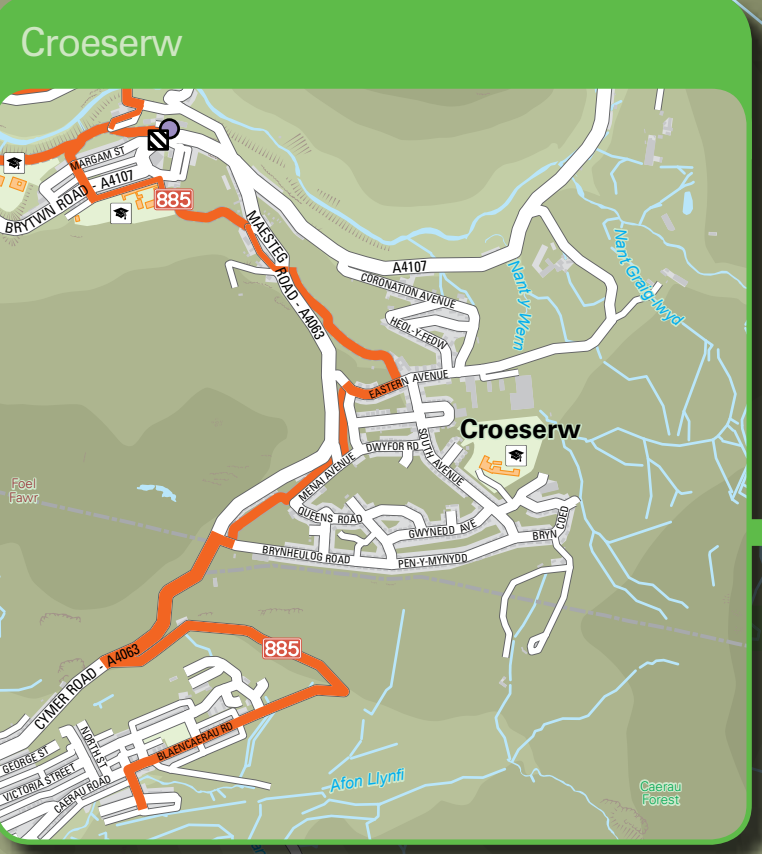

Appendix A Cycling Map

Gweler Map Balcio Aherafaw / See Swansea Cycle Map

Gweler y map drosodd / See map overleaf

Appendix B Bus Timetables

Sandfields - Port Talbot

Monday to Friday (Excluding Bank Holidays) (Inbound)