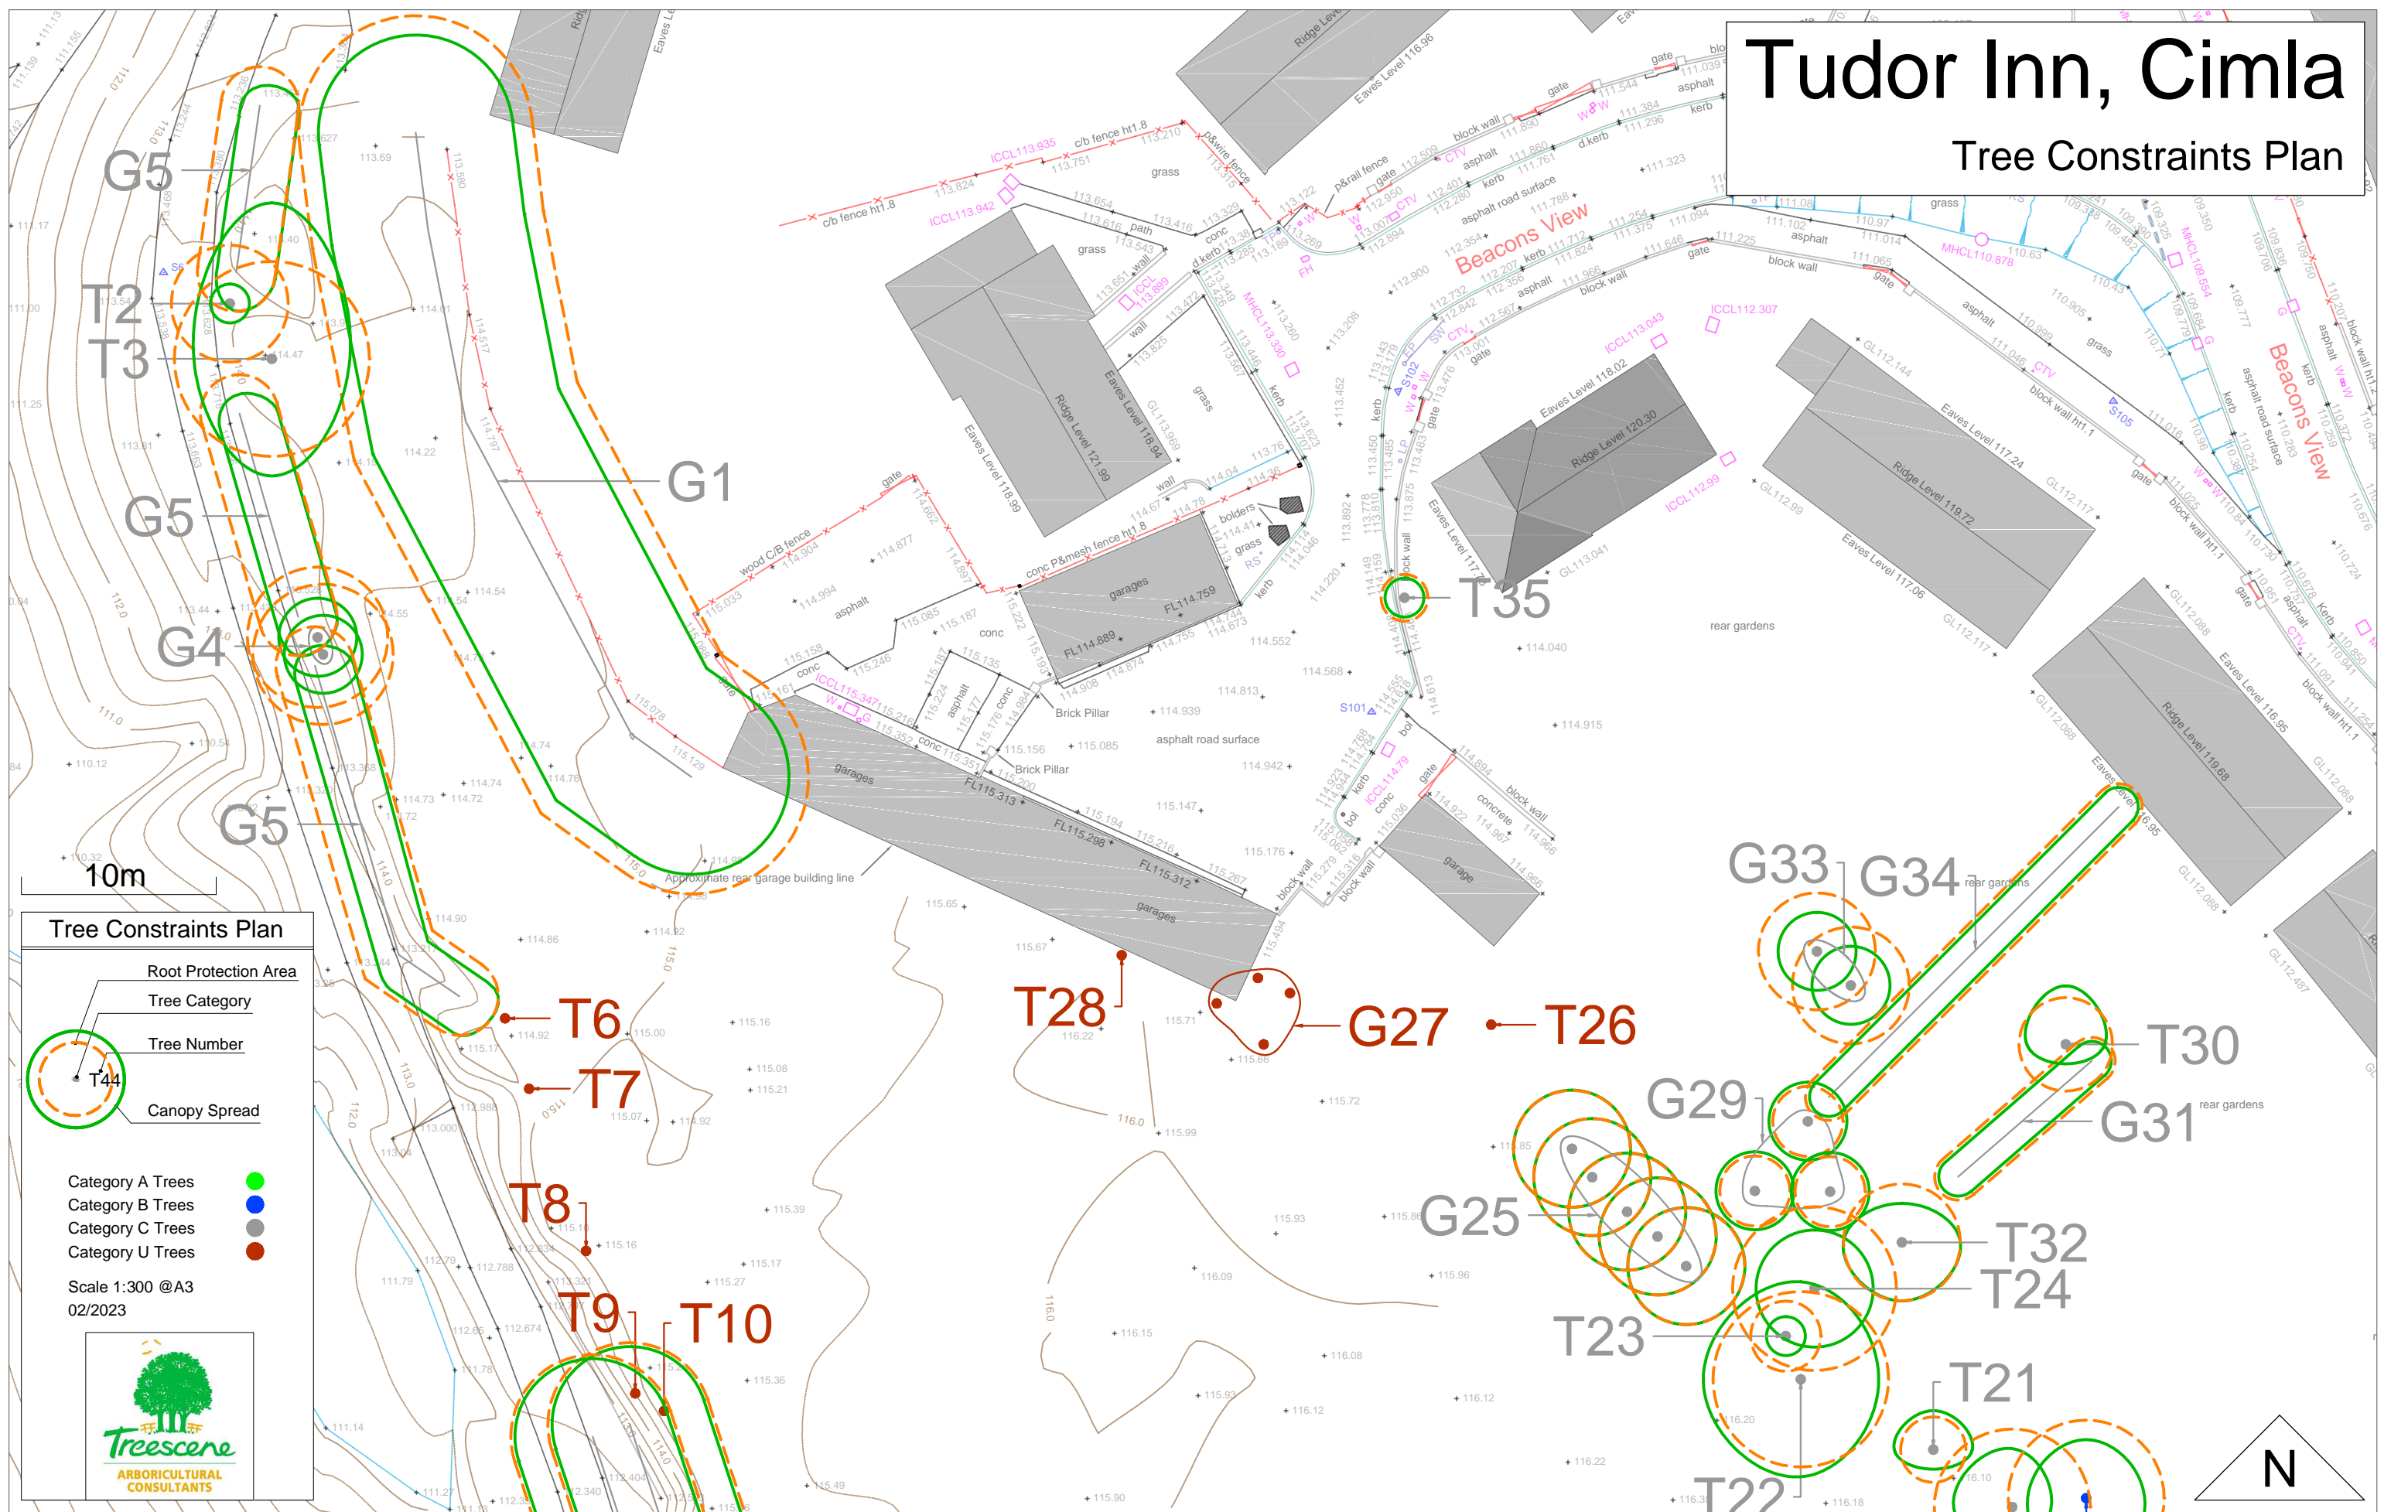

## Tree Constraints Plan

**Tree Constraints Plan**

- Root Protection Area
- Tree Category
- Tree Number
- Canopy Spread

Category A Trees ●  
 Category B Trees ●  
 Category C Trees ●  
 Category U Trees ●

## Tree Constraints Plan

**Tree Constraints Plan**

- Root Protection Area
- Tree Category
- Tree Number
- Canopy Spread

Category A Trees	<span style="color: green;">●</span>
Category B Trees	<span style="color: blue;">●</span>
Category C Trees	<span style="color: grey;">●</span>
Category U Trees	<span style="color: red;">●</span>