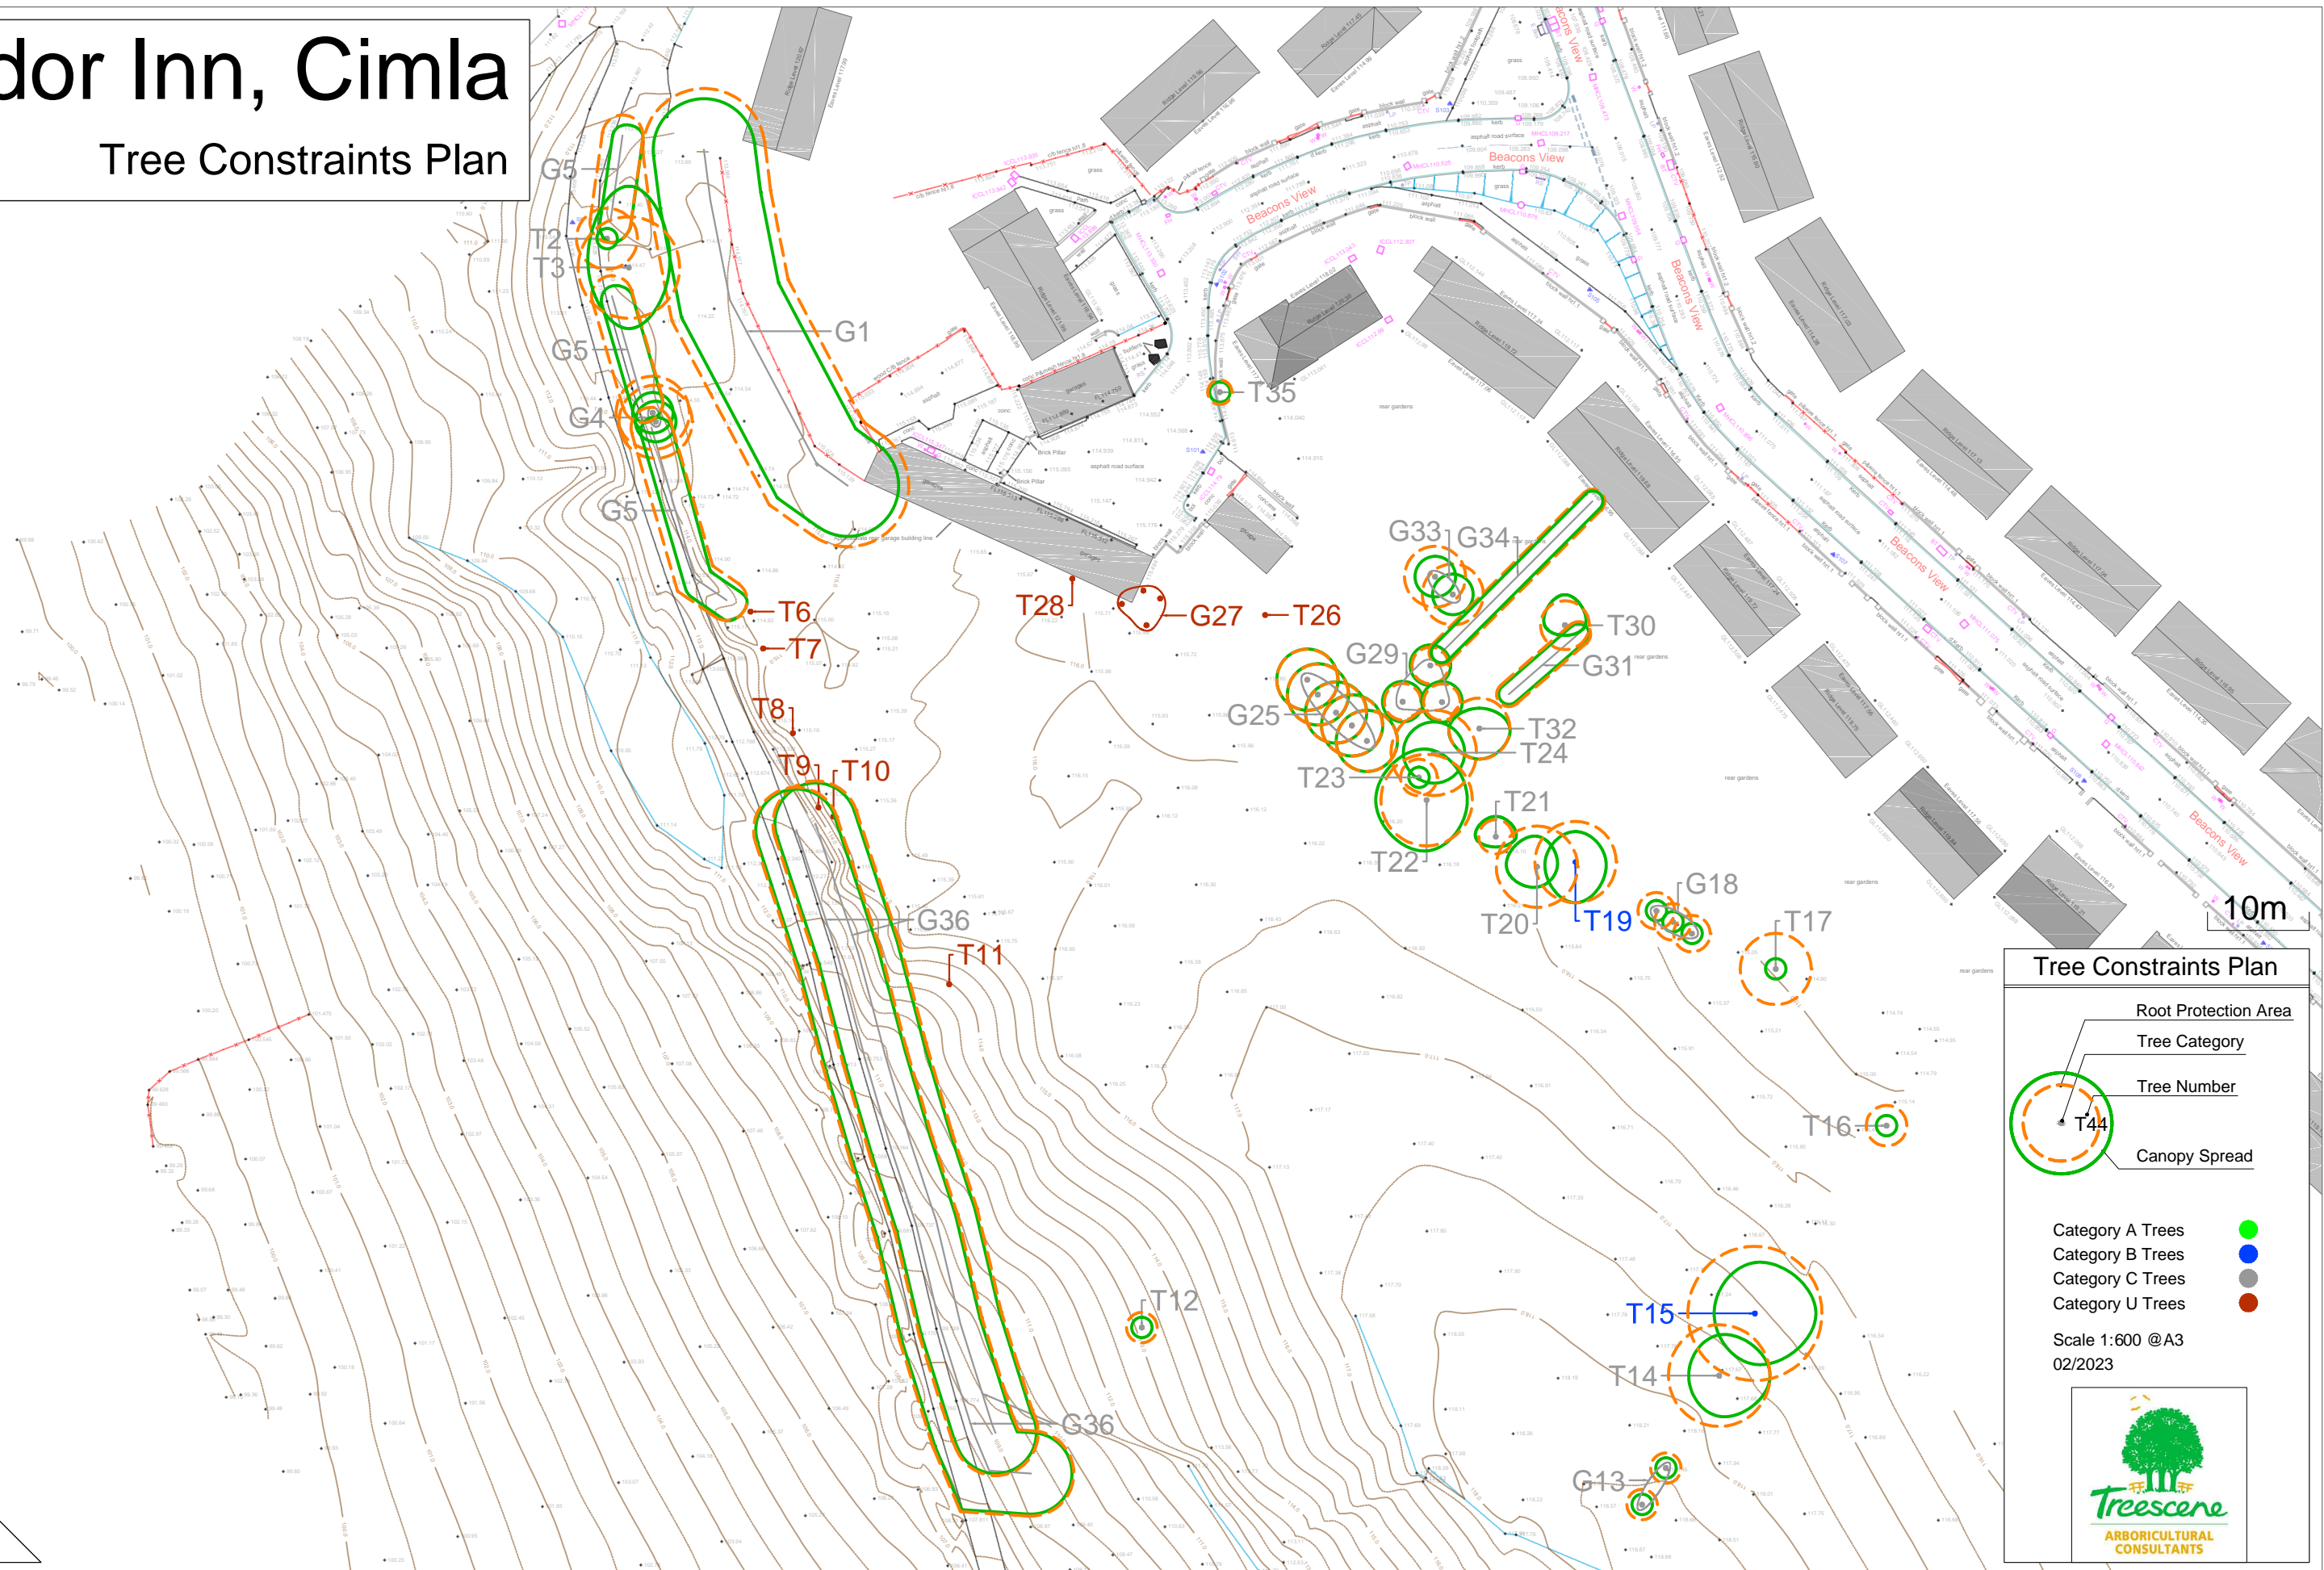

# Tudor Inn, Cimla

## Tree Constraints Plan

**Tree Constraints Plan**

- Root Protection Area
- Tree Category
- Tree Number
- Canopy Spread

Category A Trees ●  
 Category B Trees ●  
 Category C Trees ●  
 Category U Trees ●

## Tree Constraints Plan

**Tree Constraints Plan**

- Root Protection Area
- Tree Category
- Tree Number
- Canopy Spread

Category A Trees	<span style="color: green;">●</span>
Category B Trees	<span style="color: blue;">●</span>
Category C Trees	<span style="color: grey;">●</span>
Category U Trees	<span style="color: red;">●</span>