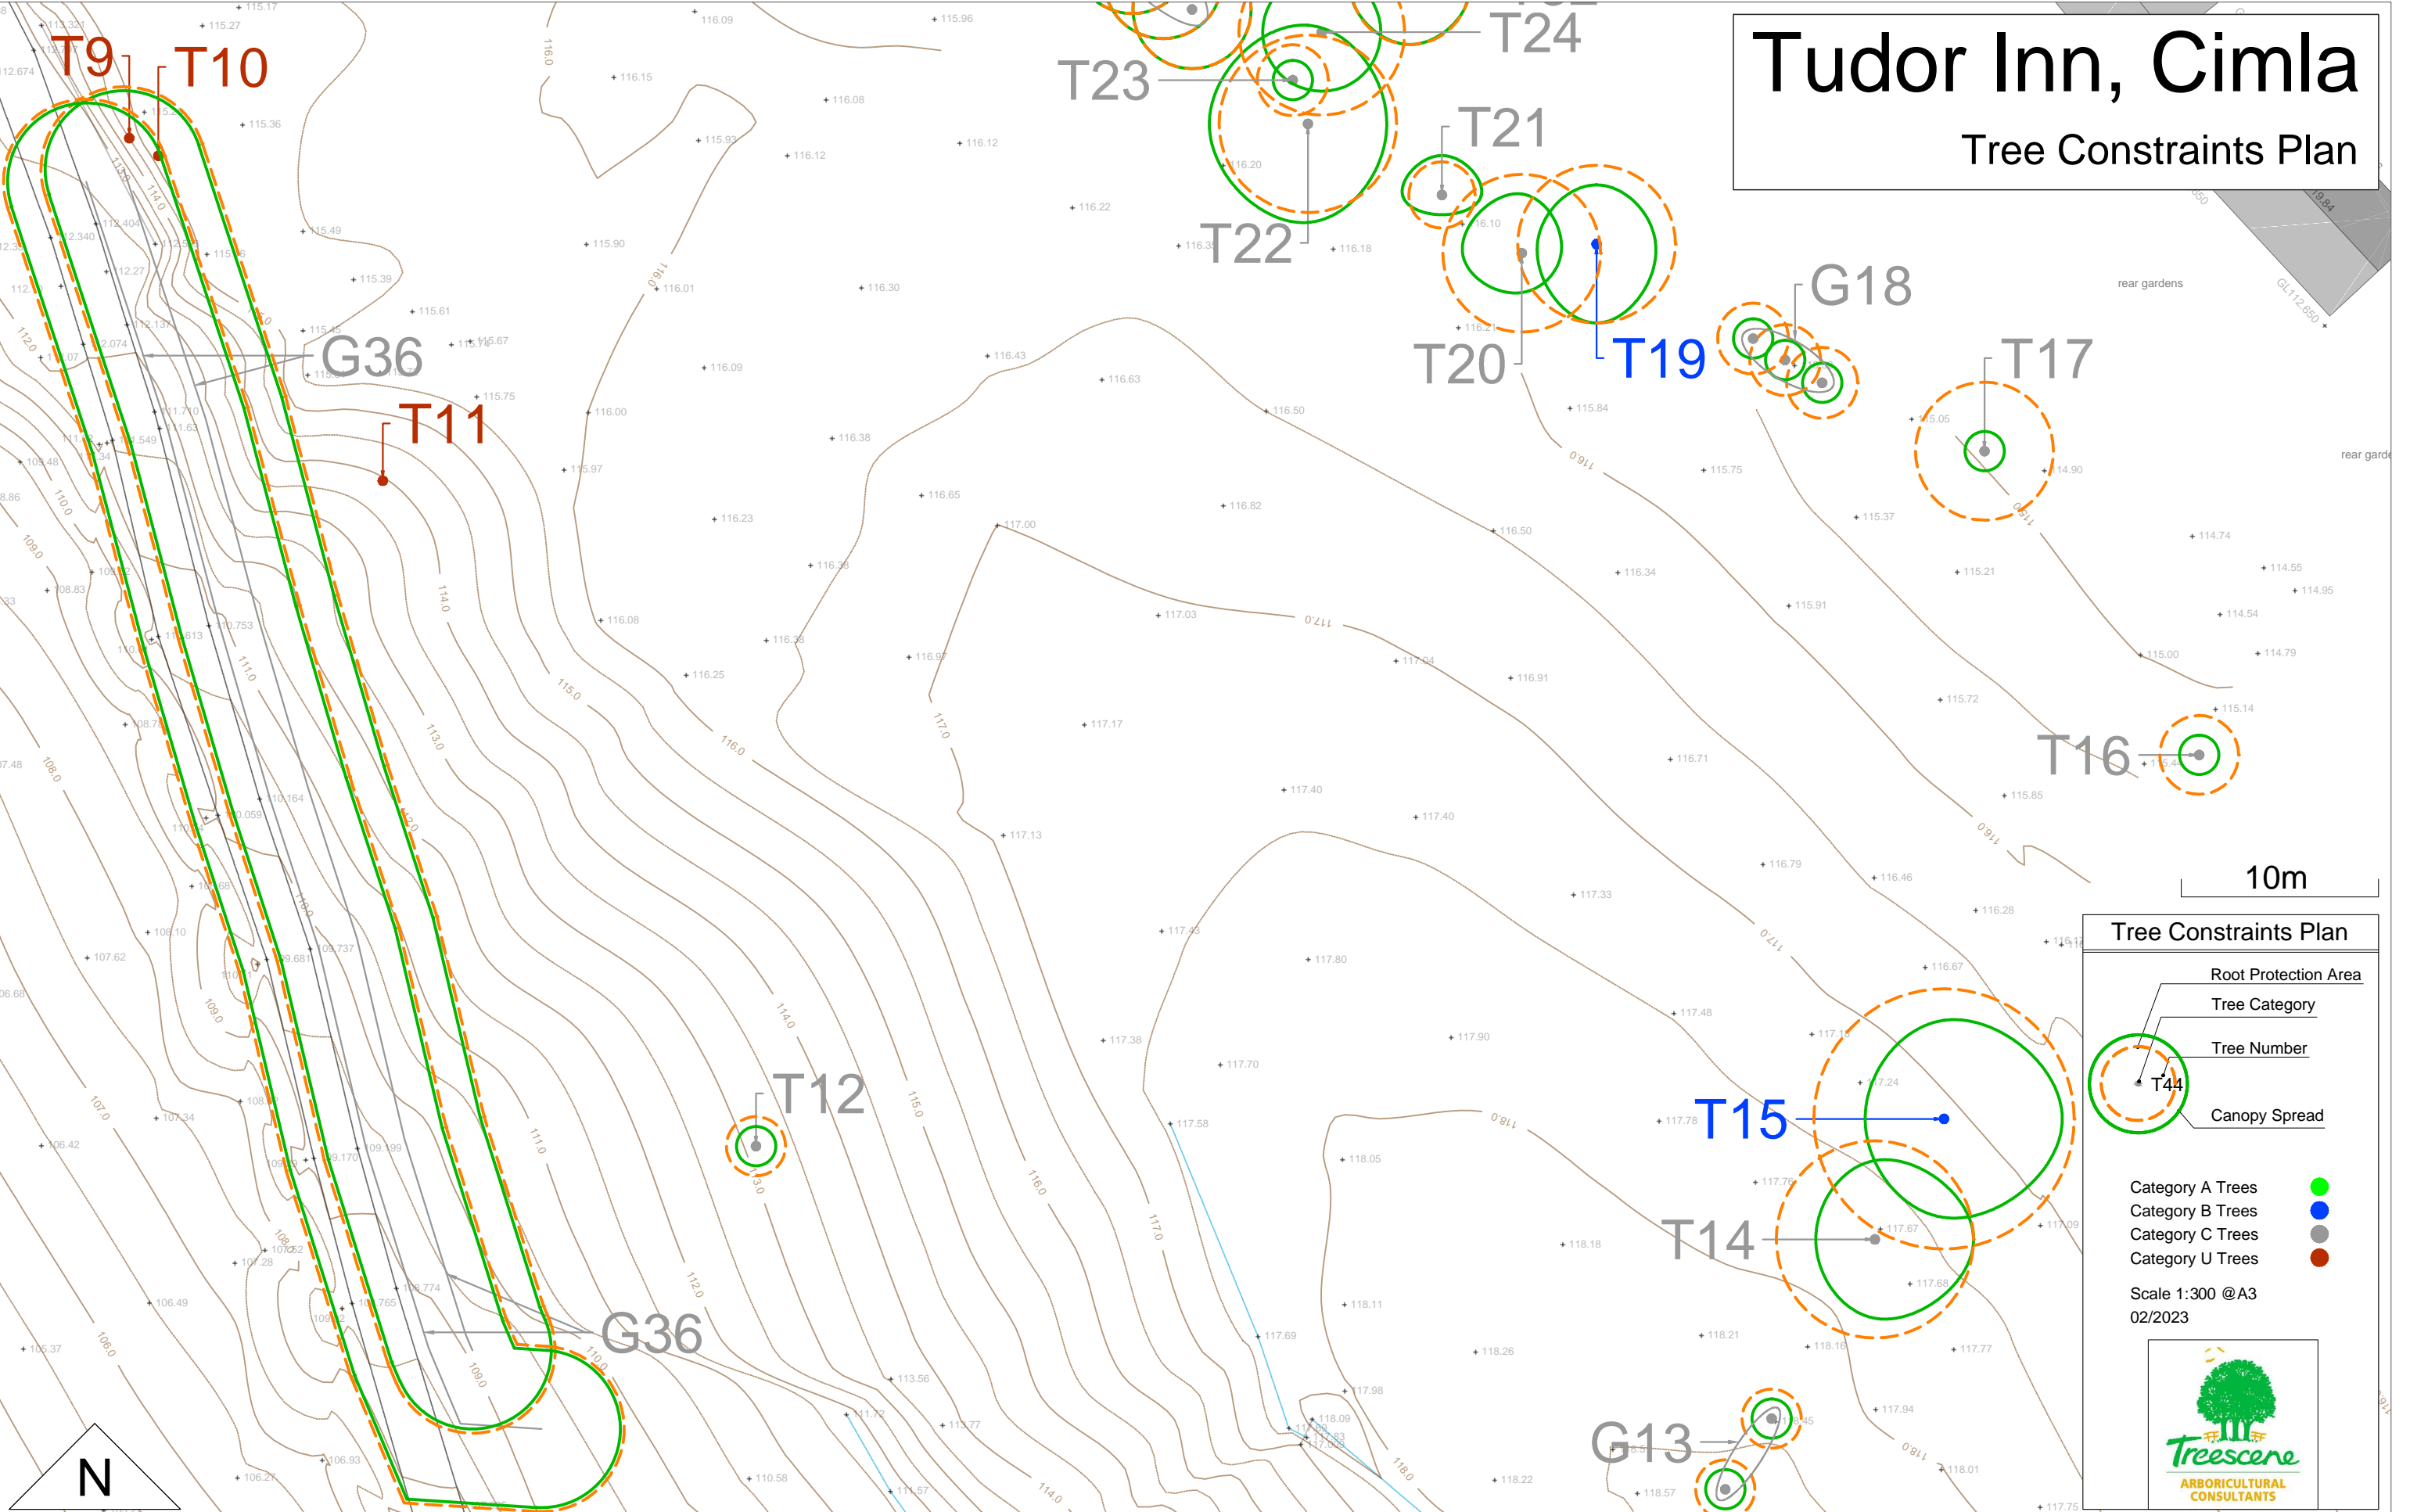

## Tree Constraints Plan

**Tree Constraints Plan**

- Root Protection Area
- Tree Category
- Tree Number
- Canopy Spread

Category A Trees ●  
 Category B Trees ●  
 Category C Trees ●  
 Category U Trees ●

Scale 1:300 @A3  
02/2023

## Tree Constraints Plan

**Tree Constraints Plan**

- Root Protection Area
- Tree Category
- Tree Number
- Canopy Spread

Category A Trees	<span style="color: green;">●</span>
Category B Trees	<span style="color: blue;">●</span>
Category C Trees	<span style="color: grey;">●</span>
Category U Trees	<span style="color: red;">●</span>